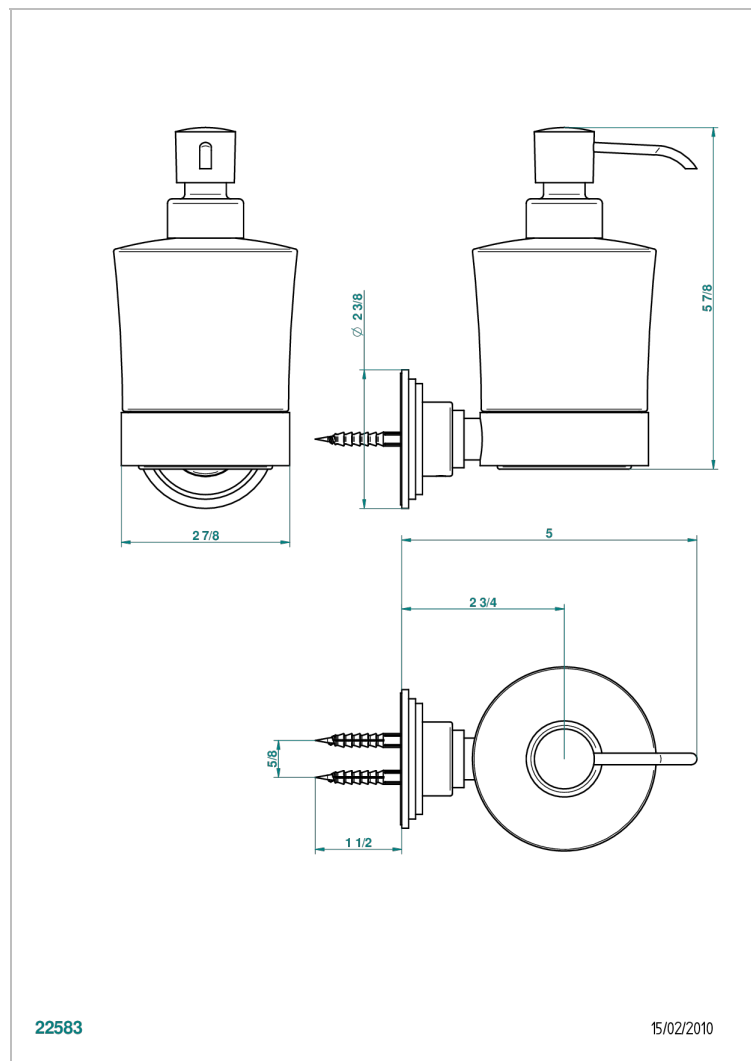

FAUBOURG WHITE PORCELAIN WITH LEVER HANDLES

G2J-613

wall liquid soap dispenser

22583

15/02/2010

CHARACTERISTIC

- Faubourg White Porcelain with lever handles
- wall liquid soap dispenser

AVAILABLE FINITIONS