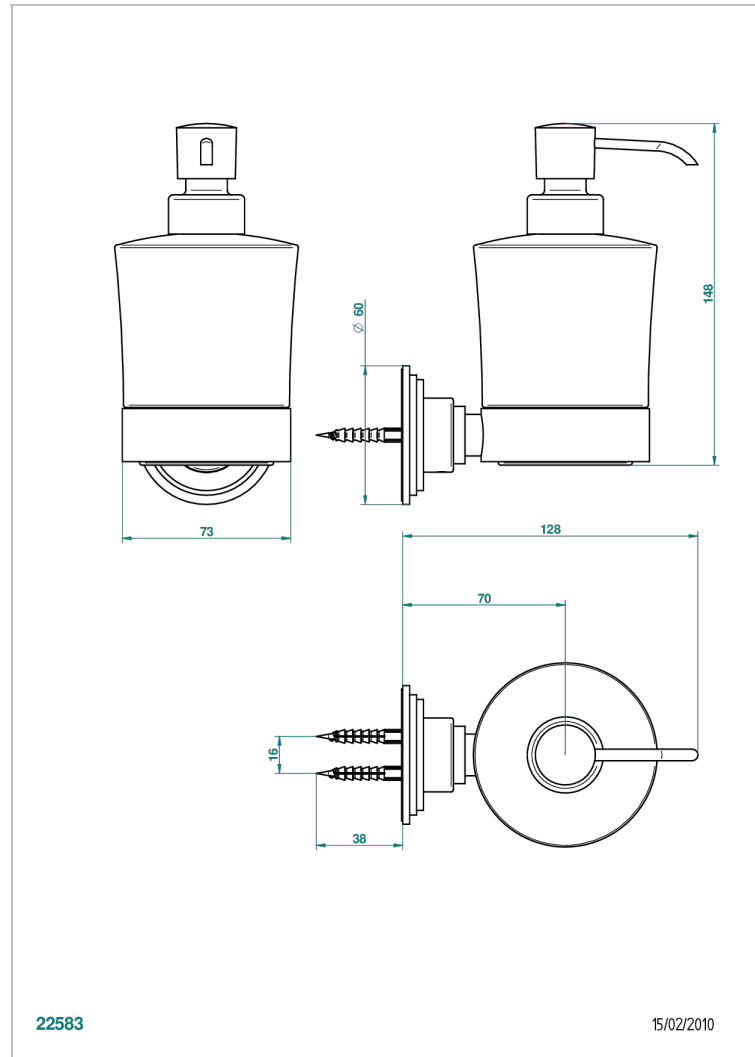

FAUBOURG WHITE PORCELAIN WITH LEVER

G2J-613

Wall mounted liquid soap dispenser

THG[®]
PARIS

CHARACTERISTIC

- Faubourg White Porcelain with lever
- Wall mounted liquid soap dispenser

AVAILABLE FINITIONS

Antique nickel - H28
Black ceram - D30
Blush PVD - H62
Brass color PVD - H49
Brown bronze color PVD - F33
Gold color PVD - H52