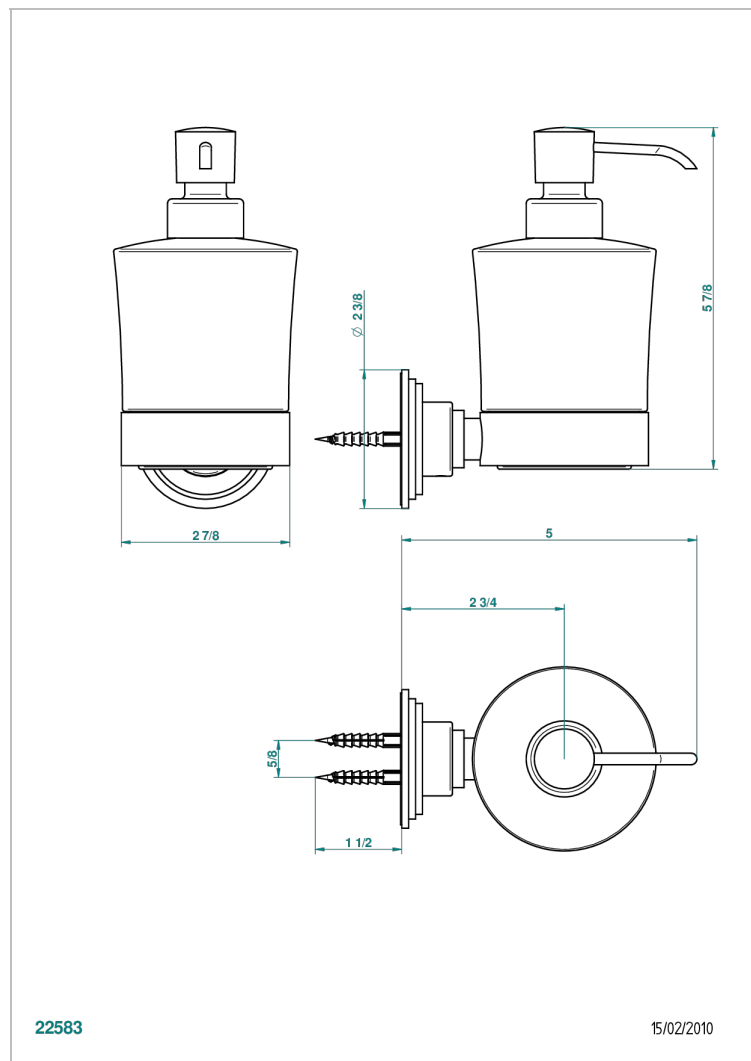

# FAUBOURG WHITE PORCELAIN WITH LEVER

G2J-613

Wall mounted liquid soap dispenser

22583

15/02/2010

## CHARACTERISTIC

- Faubourg White Porcelain with lever
- Wall mounted liquid soap dispenser