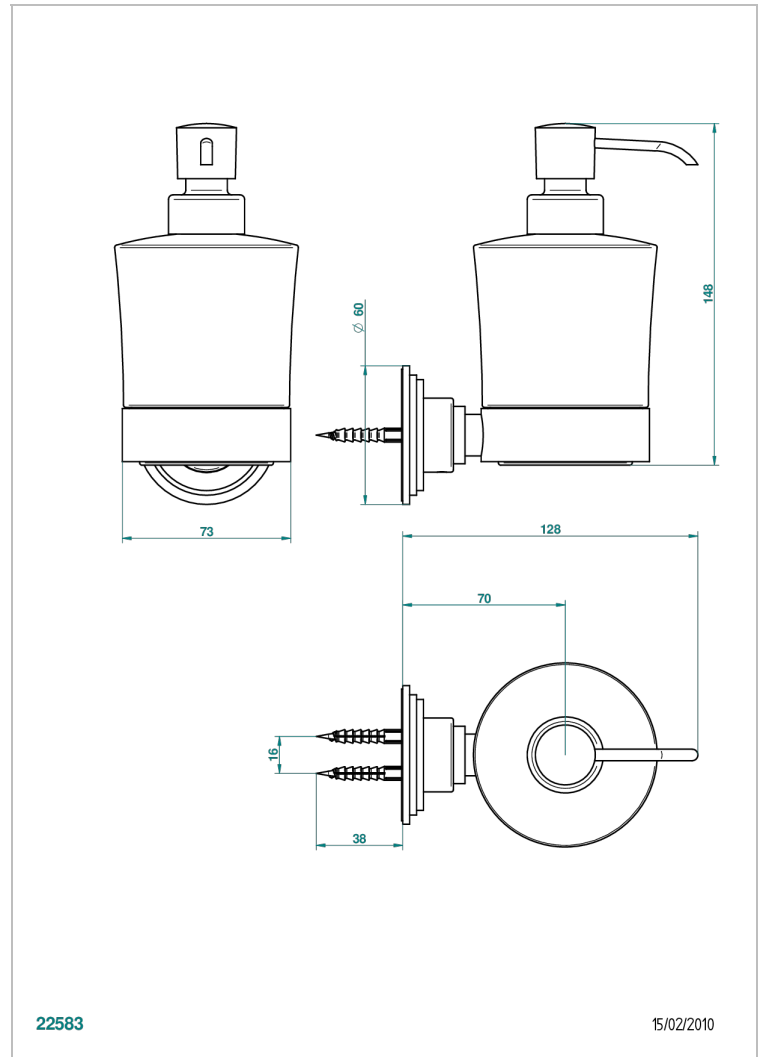

LE 9 NERO MARQUINA

G2I-613

wall liquid soap dispenser

THG[®]
PARIS

CHARACTERISTIC

- Le 9 Nero Marquina
- wall liquid soap dispenser

AVAILABLE FINITIONS

Black ceram - D30
Blush PVD - H62
Brass color PVD - H49
Brown bronze color PVD - F33
Chrome polished - A02
Chrome polished / gold polished - G02