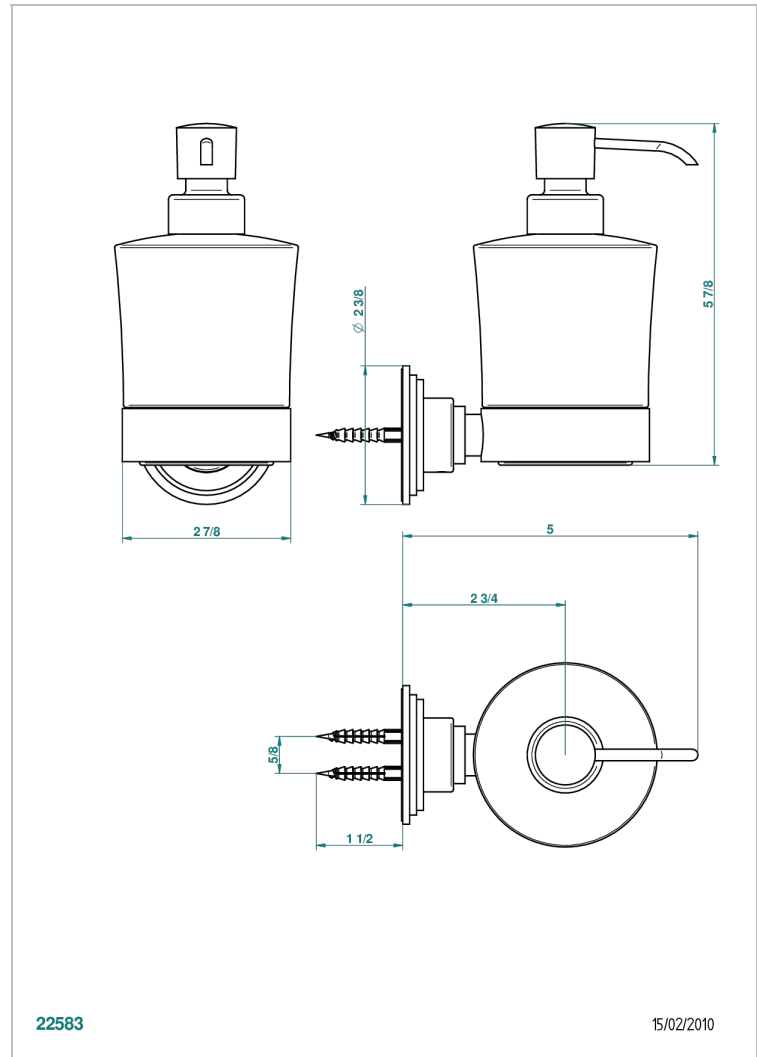

## CHARACTERISTIC

- Le 9 Nero Marquina
- wall liquid soap dispenser