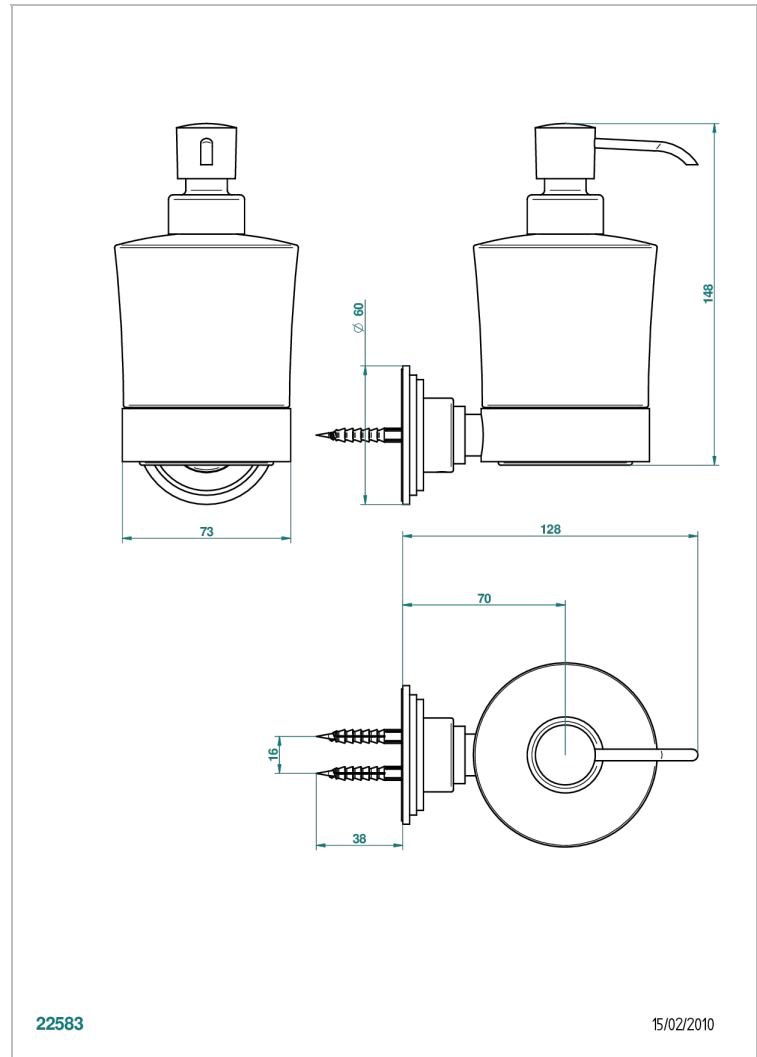

LE 9 HOWLITE

G2H-613

wall liquid soap dispenser

THG[®]
PARIS

CHARACTERISTIC

- Le 9 Howlite
- wall liquid soap dispenser

AVAILABLE FINITIONS

Black ceram - D30
Blush PVD - H62
Brass color PVD - H49
Brown bronze color PVD - F33
Chrome polished - A02
Chrome polished / gold polished - G02