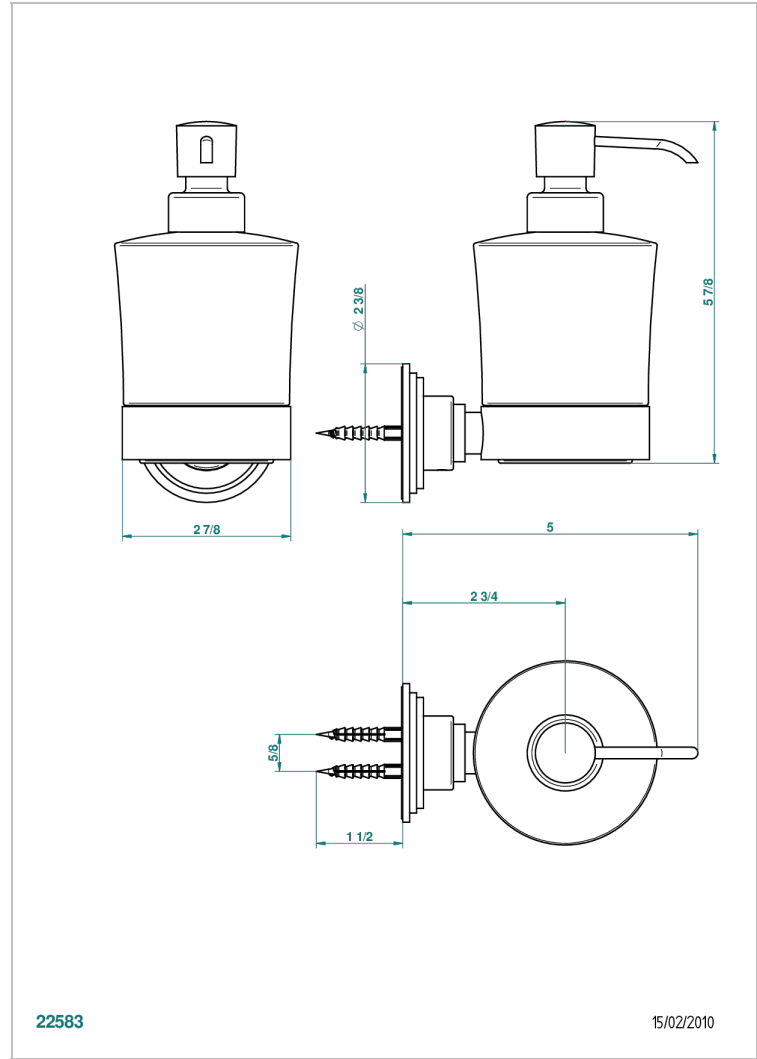

LE 9 HOWLITE

G2H-613

wall liquid soap dispenser

THG[®]
PARIS

22583

15/02/2010

CHARACTERISTIC

- Le 9 Howlite
- wall liquid soap dispenser