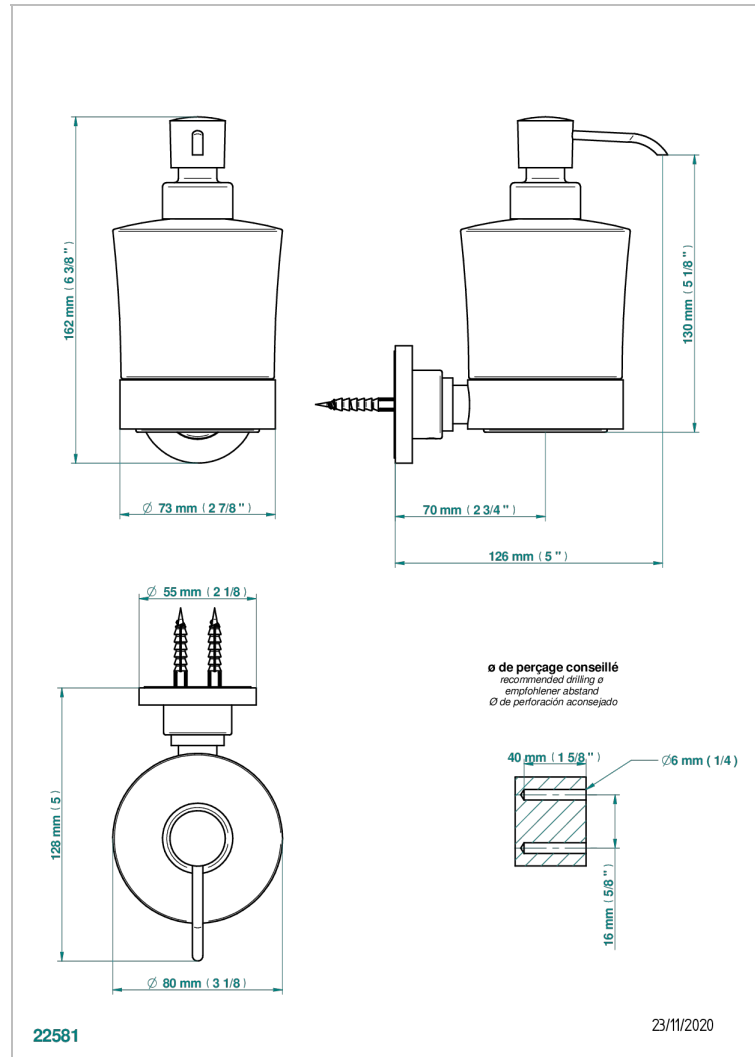

NEW PARADISE

U5P-613

wall liquid soap dispenser

CHARACTERISTIC

- New Paradise
- wall liquid soap dispenser

AVAILABLE FINITIONS

Black ceram - D30
Blush PVD - H62
Brass color PVD - H49
Brown bronze color PVD - F33
Chrome polished - A02
Gold color PVD - H52