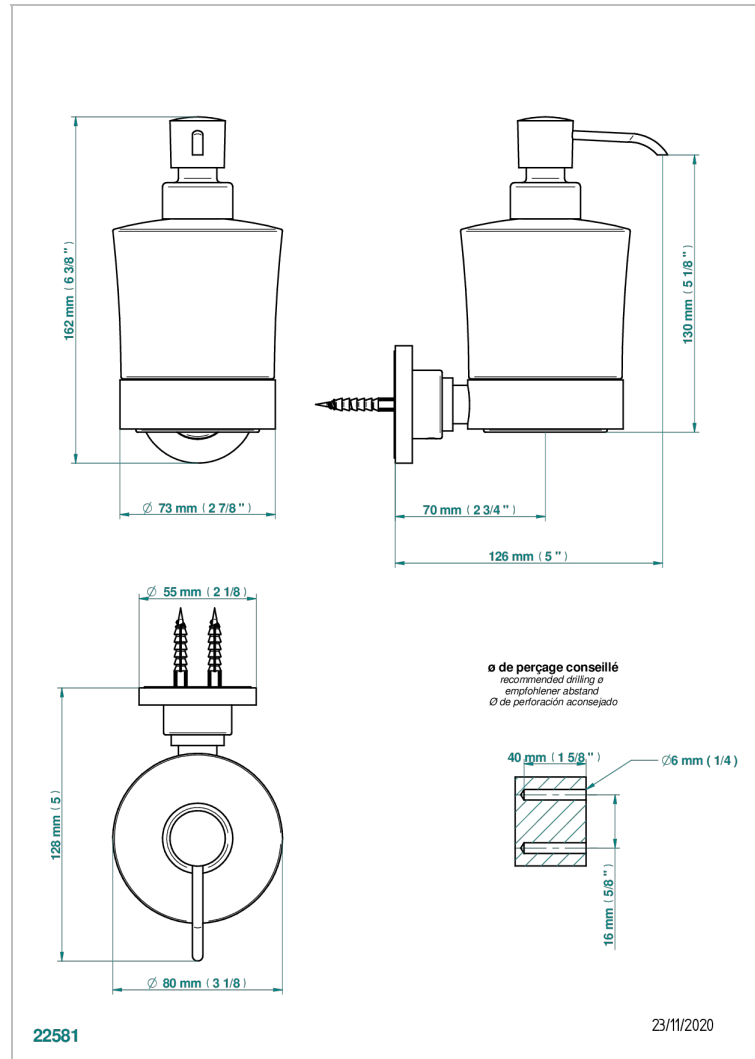

ZOOM.12

U4L-613

wall liquid soap dispenser

CHARACTERISTIC

- Zoom.12
- wall liquid soap dispenser

AVAILABLE FINITIONS

Black ceram - D30
Blush PVD - H62
Brass color PVD - H49
Brown bronze color PVD - F33
Chrome polished - A02
Gold color PVD - H52