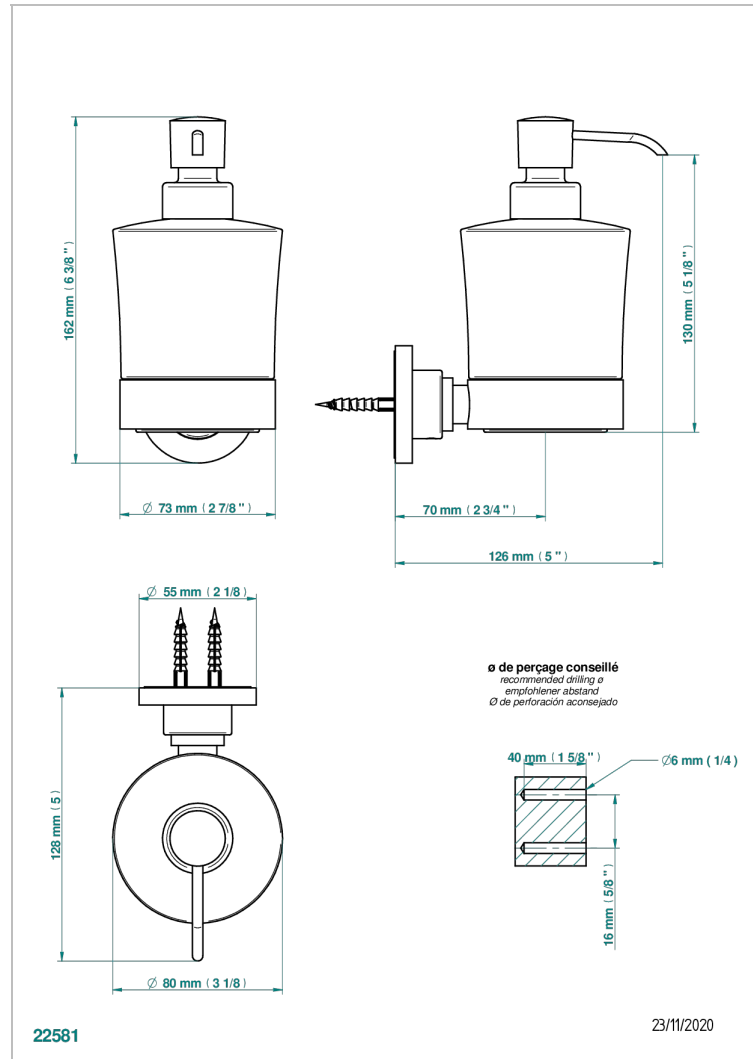

ZOOM.7

U4K-613

wall liquid soap dispenser

THG[®]
PARIS

CHARACTERISTIC

- Zoom.7
- wall liquid soap dispenser

AVAILABLE FINITIONS

Black ceram - D30
Blush PVD - H62
Brass color PVD - H49
Brown bronze color PVD - F33
Chrome polished - A02
Gold color PVD - H52