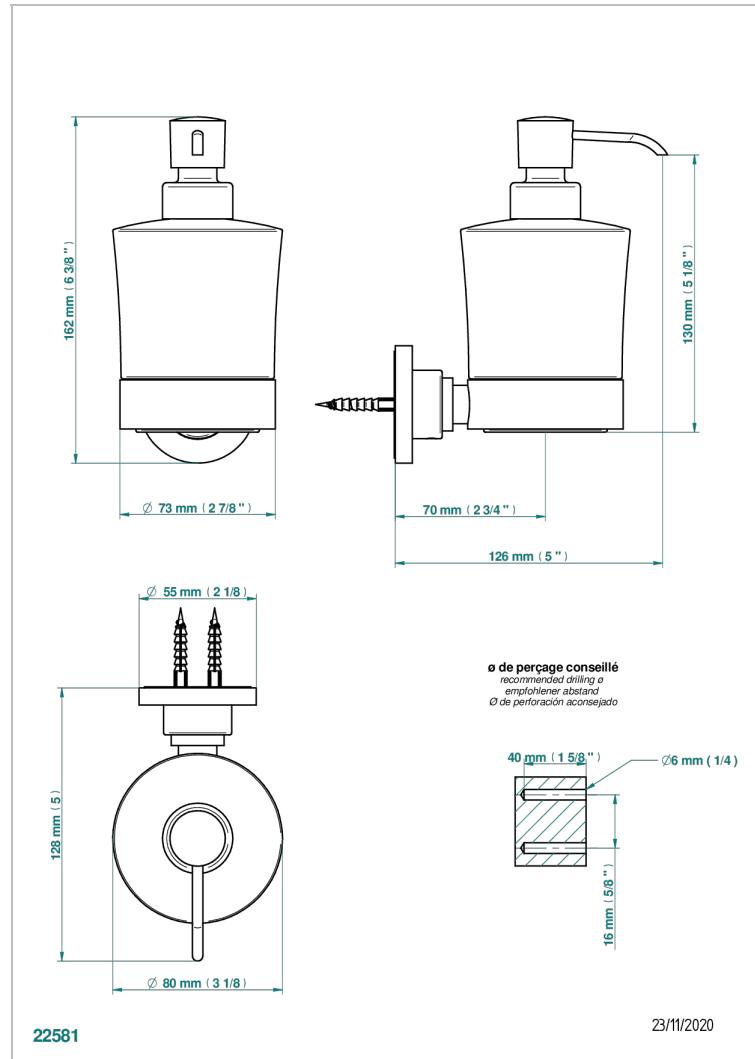

ZOOM.5

U4J-613

wall liquid soap dispenser

CHARACTERISTIC

- Zoom.5
- wall liquid soap dispenser

AVAILABLE FINITIONS

Black ceram - D30
Blush PVD - H62
Brass color PVD - H49
Brown bronze color PVD - F33
Chrome polished - A02
Gold color PVD - H52