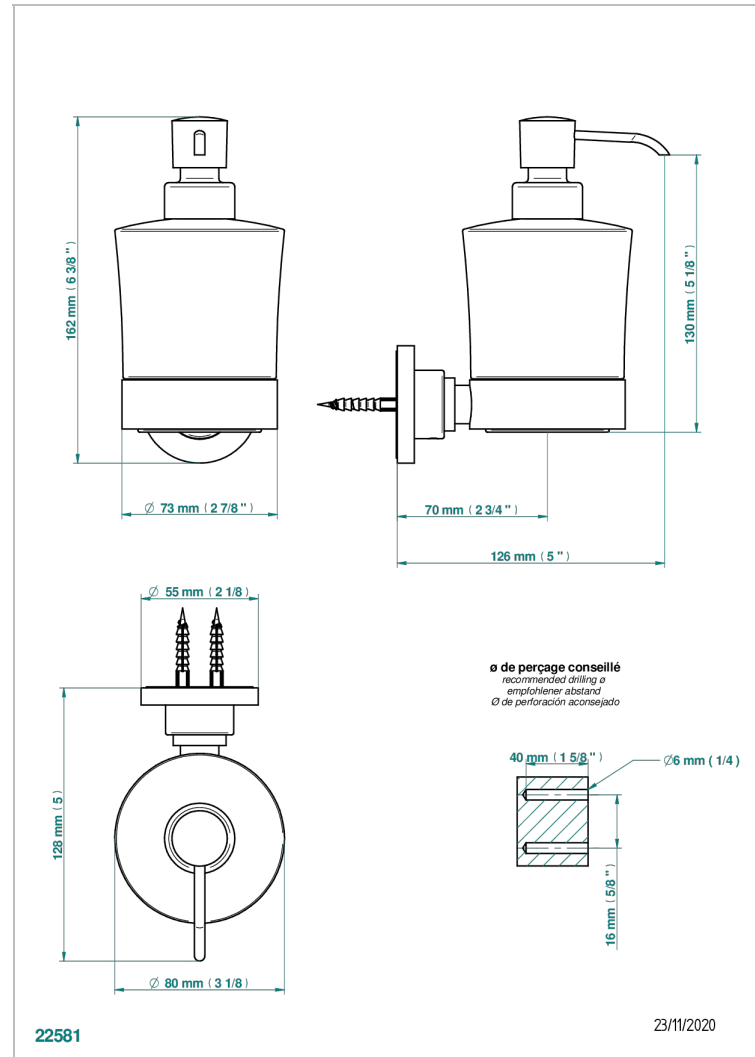

DIPLOMATE ROPED RINGS

U4C-613

wall liquid soap dispenser

CHARACTERISTIC

- Diplome Roped rings
- wall liquid soap dispenser

AVAILABLE FINITIONS

Black ceram - D30
Blush PVD - H62
Brass color PVD - H49
Brown bronze color PVD - F33
Chrome polished - A02
Chrome polished / gold polished - G02