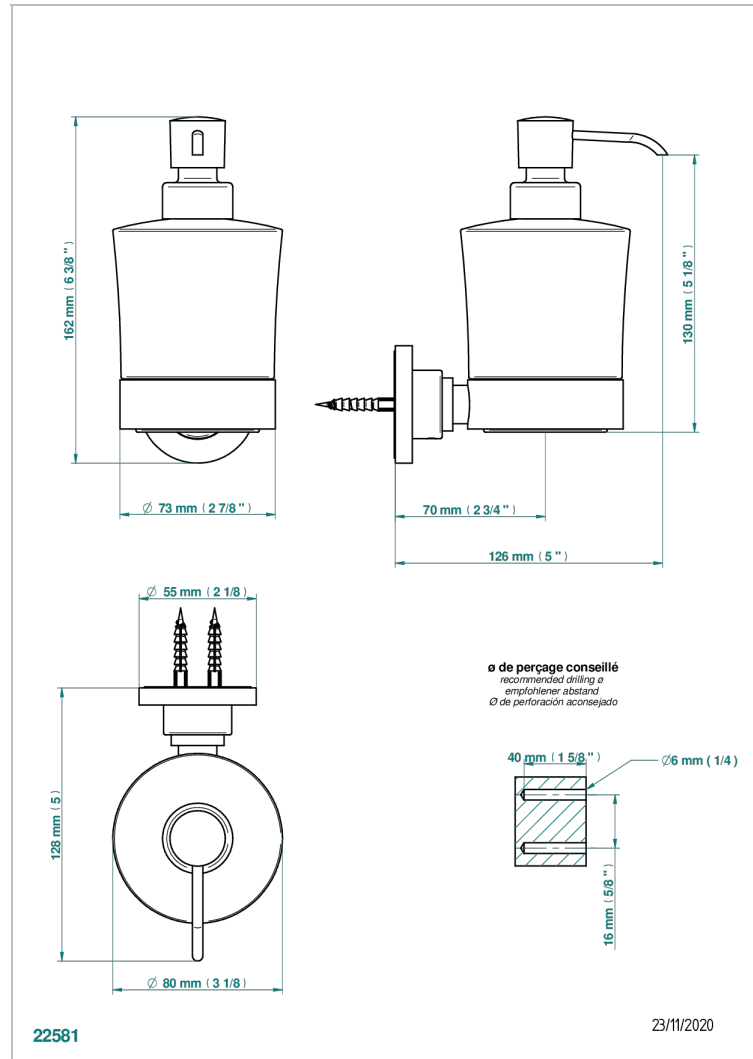

DIPLOMATE GROOVED RINGS

U4B-613

wall liquid soap dispenser

THG[®]
PARIS

CHARACTERISTIC

- Diplomat Grooved rings
- wall liquid soap dispenser

AVAILABLE FINITIONS

Black ceram - D30
Blush PVD - H62
Brass color PVD - H49
Brown bronze color PVD - F33
Chrome polished - A02
Chrome polished / gold polished - G02