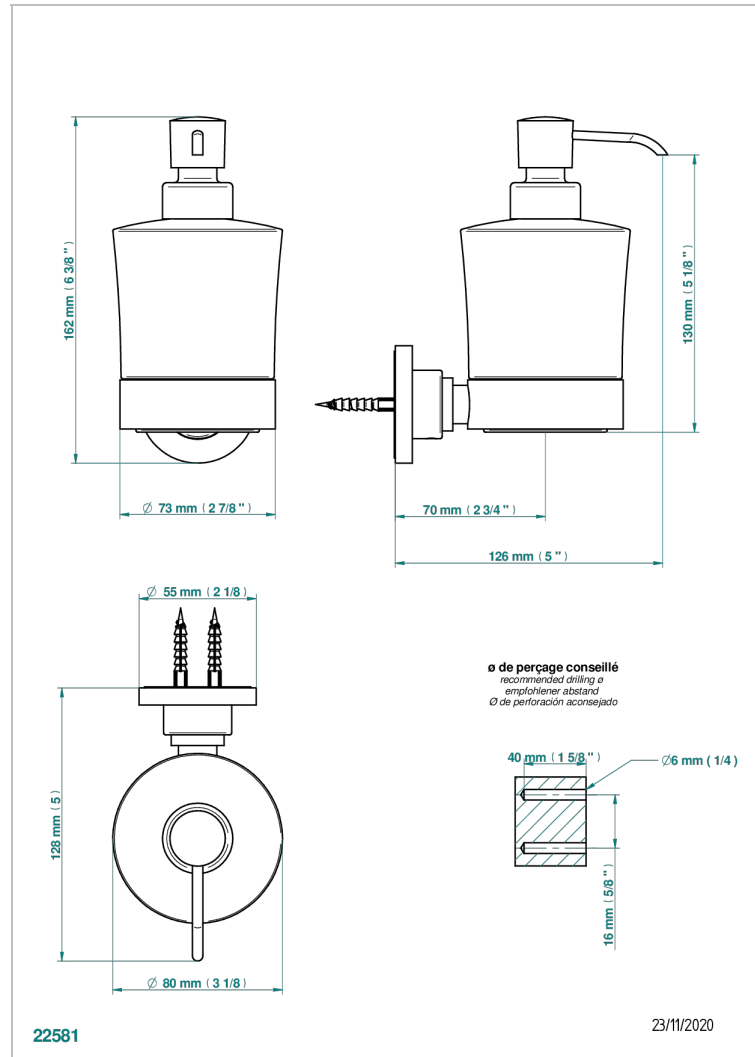

# DIPLOMATE SMOOTH RINGS

U4A-613

wall liquid soap dispenser

THG<sup>®</sup>  
PARIS

## CHARACTERISTIC

- Diplomate Smooth rings
- wall liquid soap dispenser