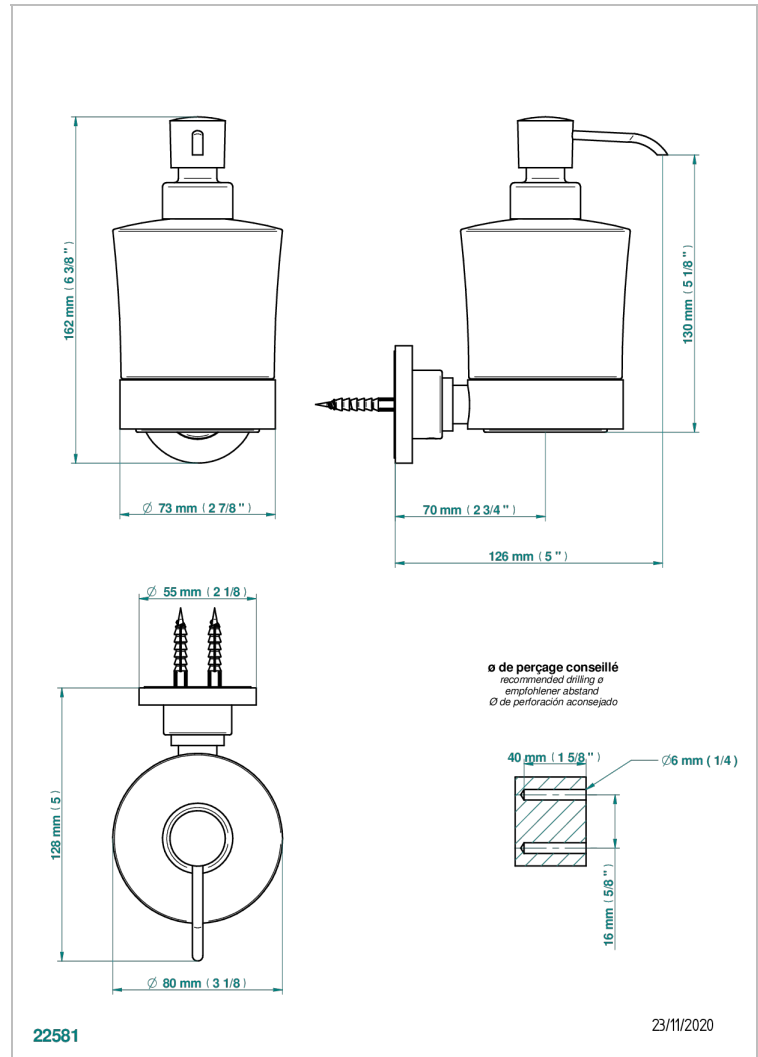

INFINI WHITE PORCELAIN

U2D-613

wall liquid soap dispenser

THG[®]
PARIS

CHARACTERISTIC

- Infini White Porcelain
- wall liquid soap dispenser

AVAILABLE FINITIONS

Black ceram - D30
Blush PVD - H62
Brass color PVD - H49
Brown bronze color PVD - F33
Chrome polished - A02
Copper antique matt, coated - H07