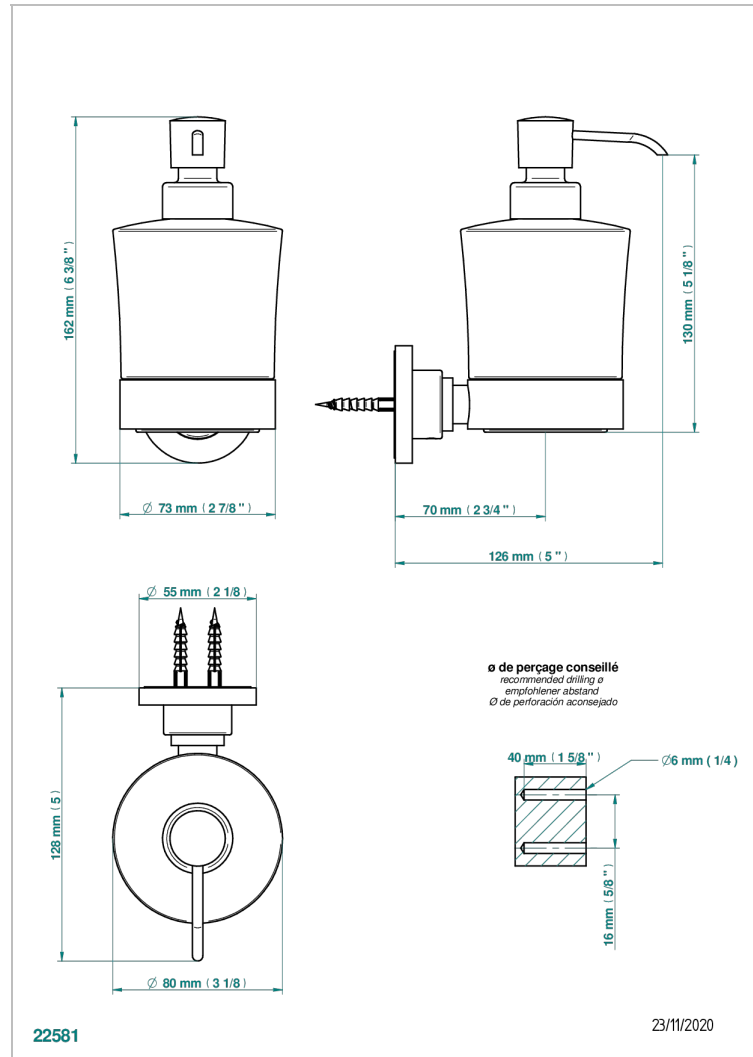

INFINI WHITE PORCELAIN

U2D-613

Wall mounted liquid soap dispenser

THG[®]
PARIS

CHARACTERISTIC

- Infini White Porcelain
- Wall mounted liquid soap dispenser

AVAILABLE FINITIONS

Antique nickel - H28
Black ceram - D30
Blush PVD - H62
Brass color PVD - H49
Brown bronze color PVD - F33
Gold color PVD - H52