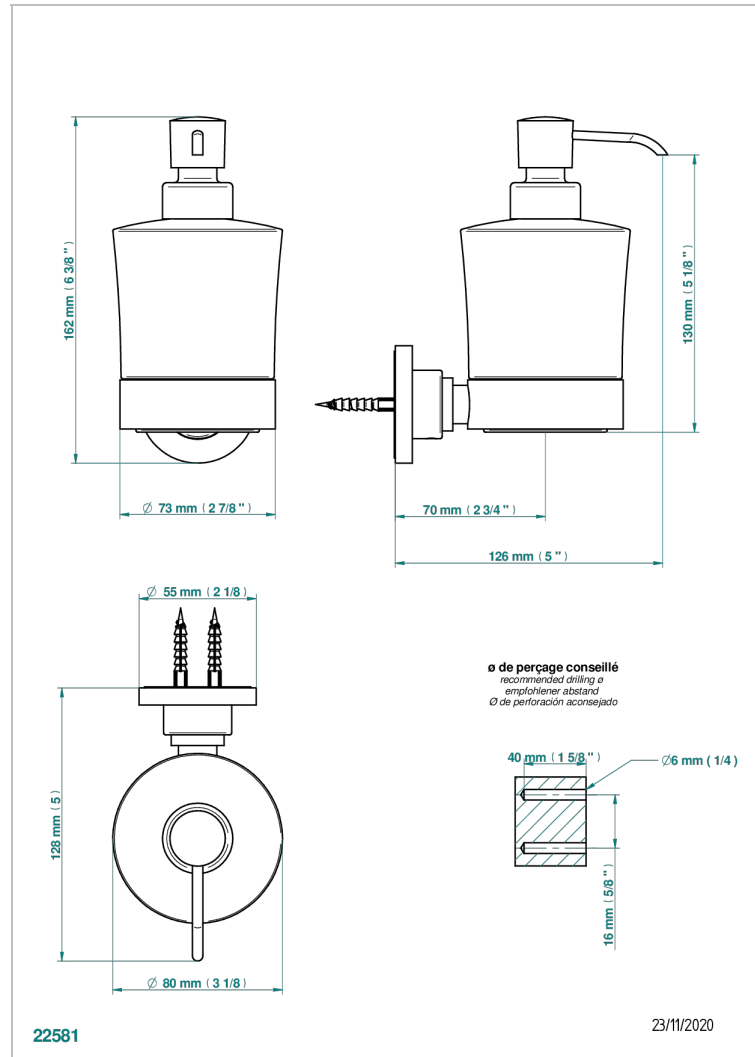

# INFINI WHITE PORCELAIN

U2D-613

Wall mounted liquid soap dispenser

THG<sup>®</sup>  
PARIS

## CHARACTERISTIC

- Infini White Porcelain
- Wall mounted liquid soap dispenser