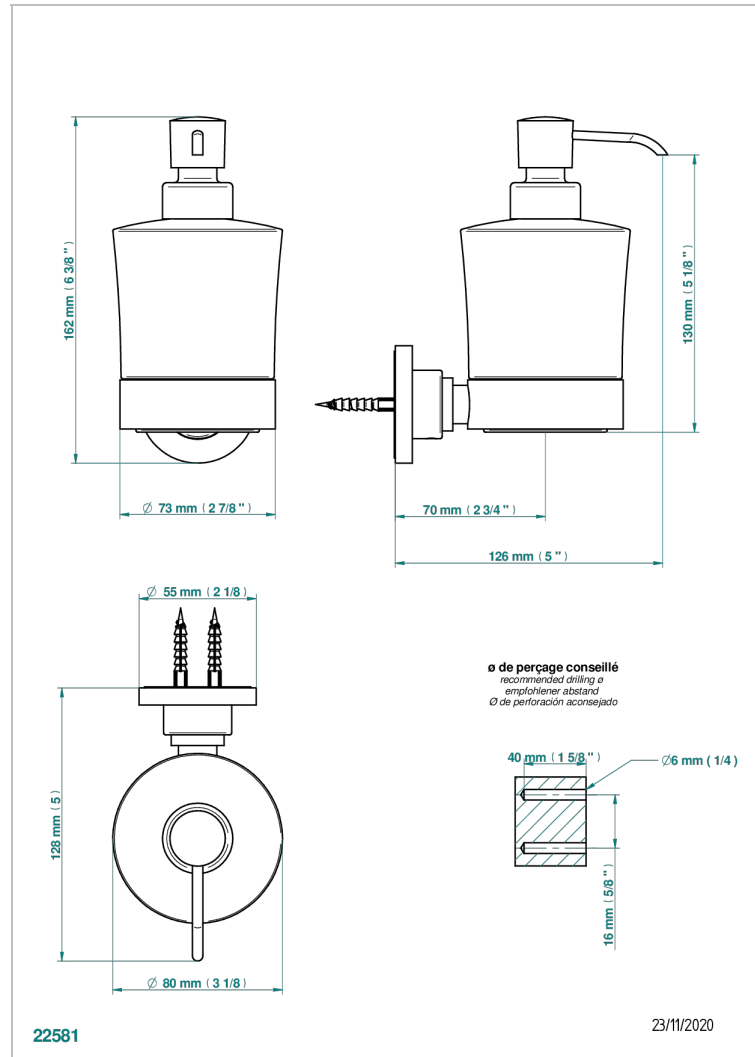

INFINI WHITE PORCELAIN

U2D-613

Wall mounted liquid soap dispenser

THG[®]
PARIS

CHARACTERISTIC

- Infini White Porcelain
- Wall mounted liquid soap dispenser

AVAILABLE FINITIONS

Antique nickel - H28
Black ceram - D30
Blush PVD - H62
Brass color PVD - H49
Brown bronze color PVD - F33
Gold color PVD - H52