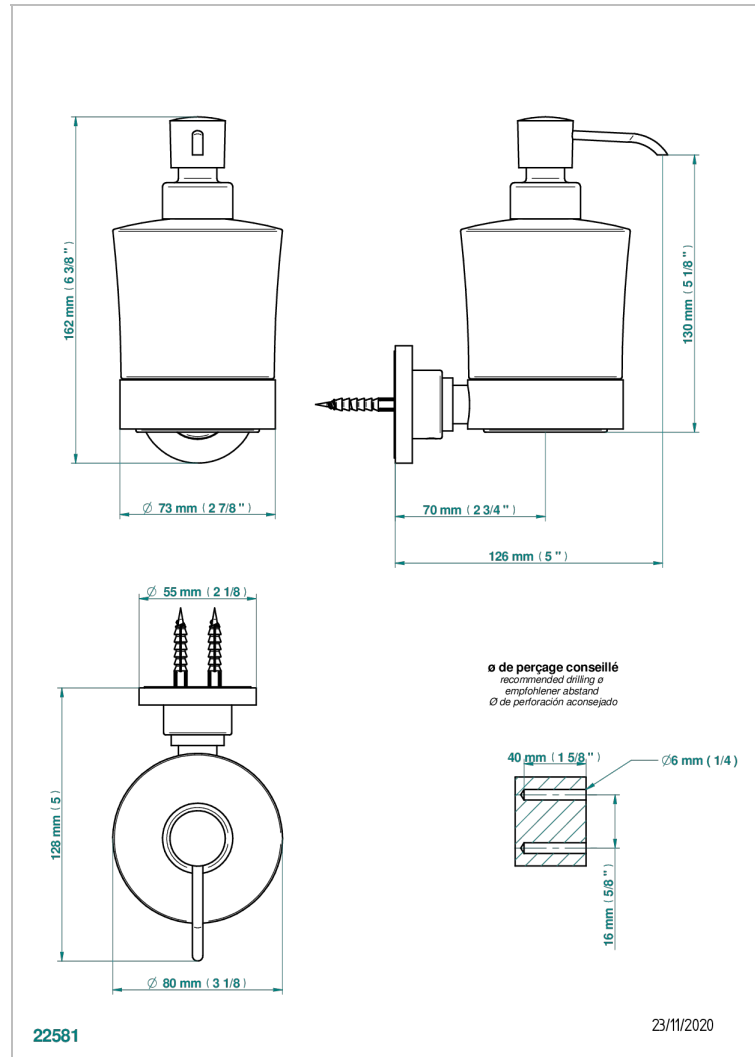

# LE 11 WITH LEVER HANDLES

U2B-613

wall liquid soap dispenser

## CHARACTERISTIC

- Le 11 with lever handles
- wall liquid soap dispenser