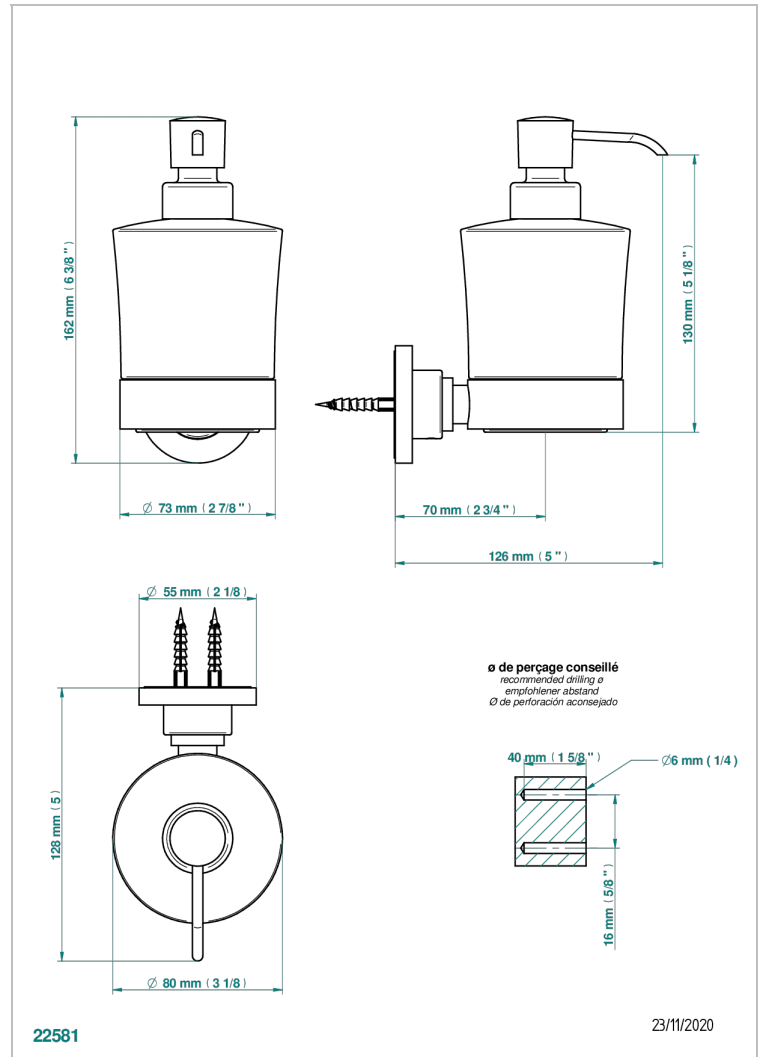

LE 11 WITH LEVER

U2B-613

Wall mounted liquid soap dispenser

THG[®]
PARIS

CHARACTERISTIC

- Le 11 with lever
- Wall mounted liquid soap dispenser

AVAILABLE FINITIONS

Antique nickel - H28
Black ceram - D30
Blush PVD - H62
Brass color PVD - H49
Brown bronze color PVD - F33
Gold color PVD - H52