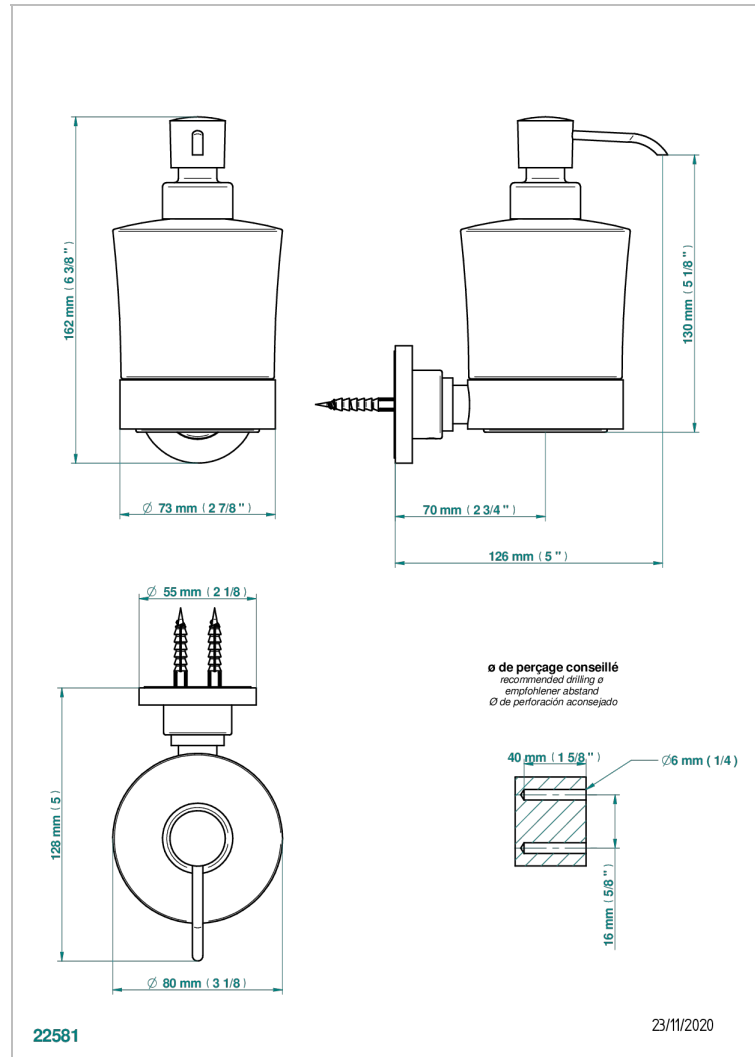

LE 11 WITH LEVER

U2B-613

Wall mounted liquid soap dispenser

THG[®]
PARIS

CHARACTERISTIC

- Le 11 with lever
- Wall mounted liquid soap dispenser

AVAILABLE FINITIONS

Antique nickel - H28
Black ceram - D30
Blush PVD - H62
Brass color PVD - H49
Brown bronze color PVD - F33
Gold color PVD - H52