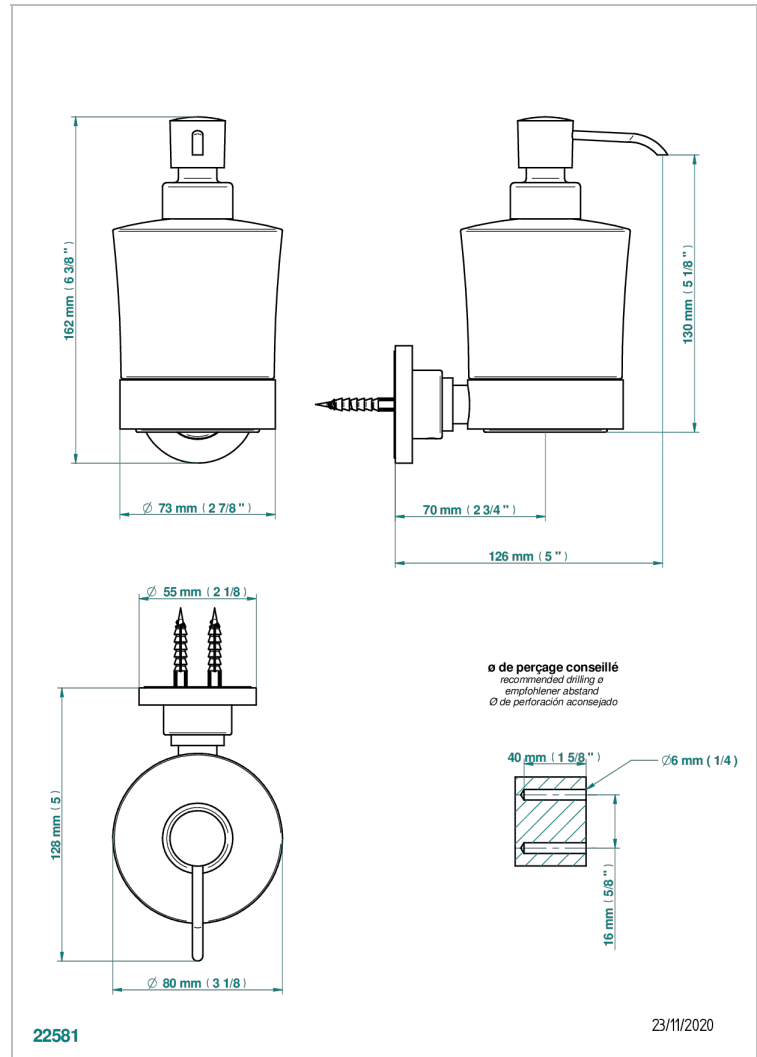

LE 11

U2A-613

Wall mounted liquid soap dispenser

CHARACTERISTIC

- Le 11
- Wall mounted liquid soap dispenser

AVAILABLE FINITIONS

Antique nickel - H28
Black ceram - D30
Blush PVD - H62
Brass color PVD - H49
Brown bronze color PVD - F33
Gold color PVD - H52