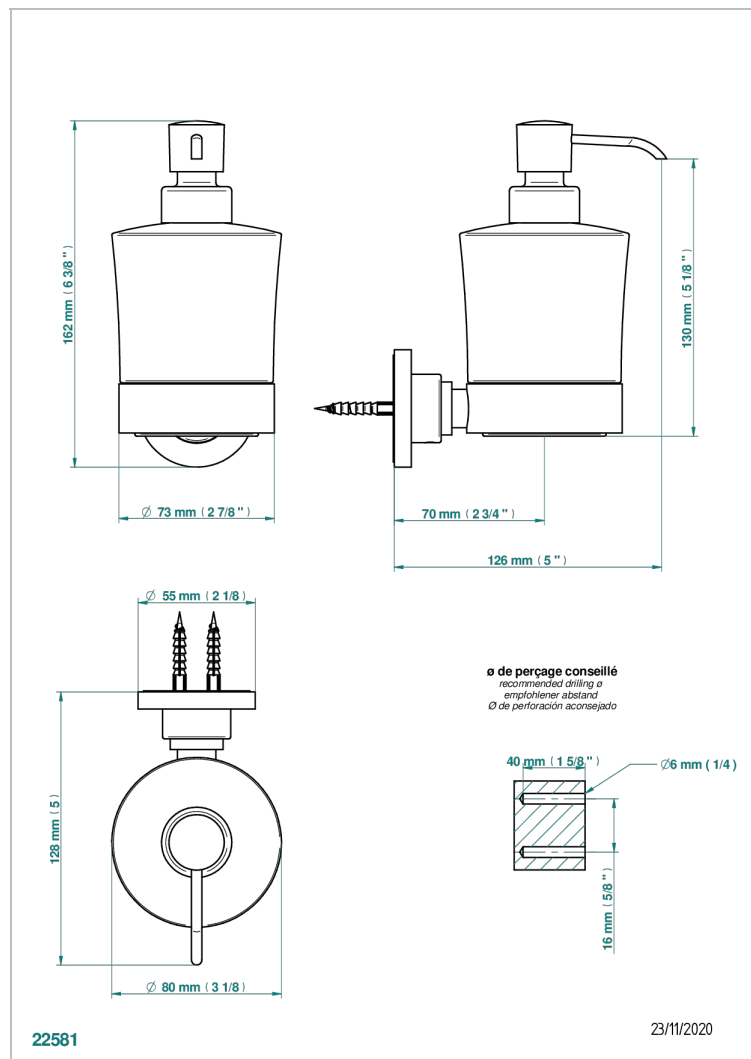

# SYSTEM SMOOTH METAL WITH LEVER HANDLES

G9B-613

wall liquid soap dispenser

## CHARACTERISTIC

- System Smooth Metal with lever handles
- wall liquid soap dispenser