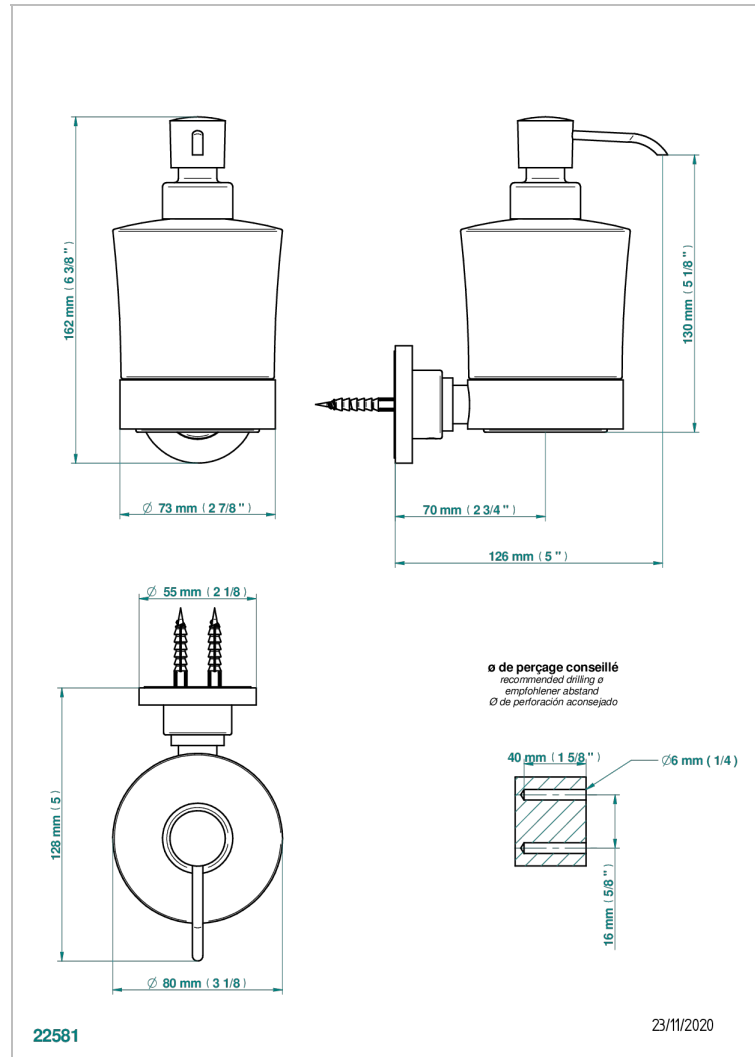

# SYSTEM SMOOTH METAL

G9A-613

wall liquid soap dispenser

THG<sup>®</sup>  
PARIS

## CHARACTERISTIC

- System Smooth Metal
- wall liquid soap dispenser