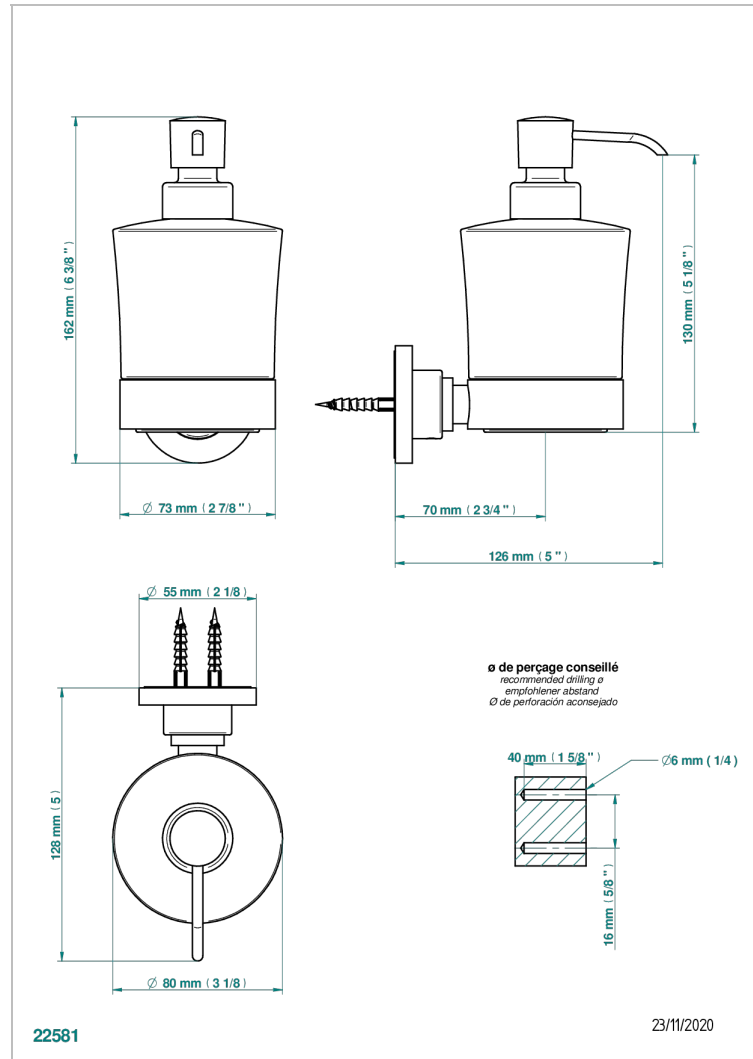

SPIRIT WITH LEVER HANDLES

G58-613

wall liquid soap dispenser

THG[®]
PARIS

CHARACTERISTIC

- Spirit with lever handles
- wall liquid soap dispenser

AVAILABLE FINITIONS

Black ceram - D30
Blush PVD - H62
Brass color PVD - H49
Brown bronze color PVD - F33
Chrome polished - A02
Chrome polished / gold polished - G02