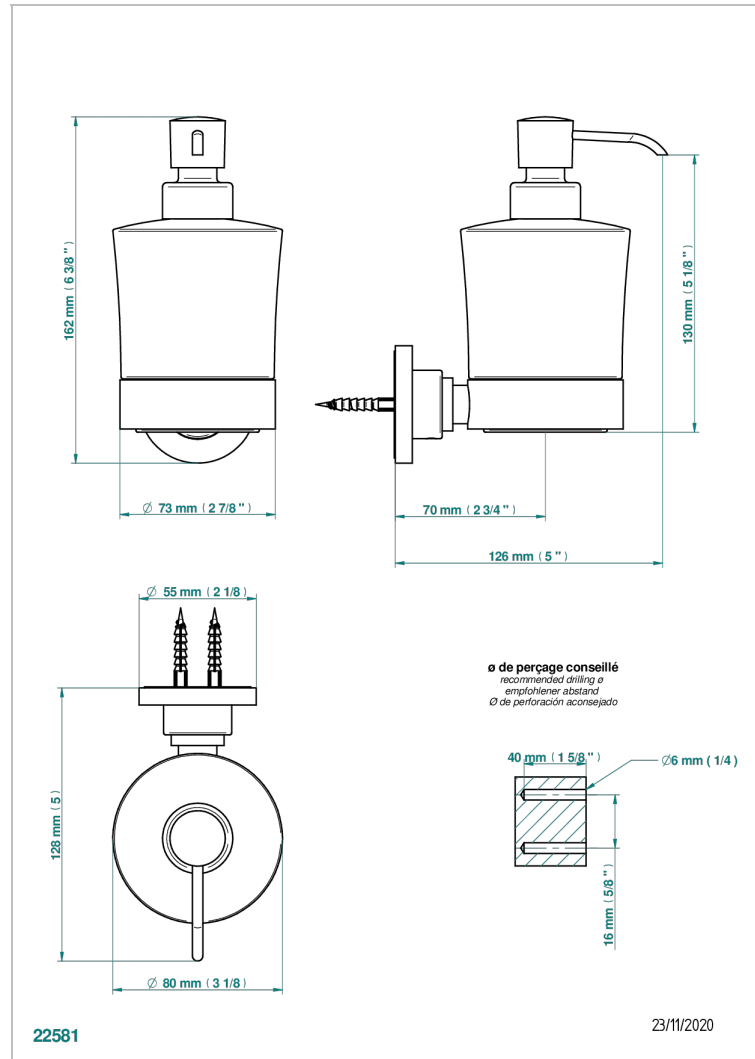

SPIRIT WITH LEVER

G58-613

Wall mounted liquid soap dispenser

CHARACTERISTIC

- Spirit with lever
- Wall mounted liquid soap dispenser

AVAILABLE FINITIONS

Antique nickel - H28
Black ceram - D30
Blush PVD - H62
Brass color PVD - H49
Brown bronze color PVD - F33
Gold color PVD - H52