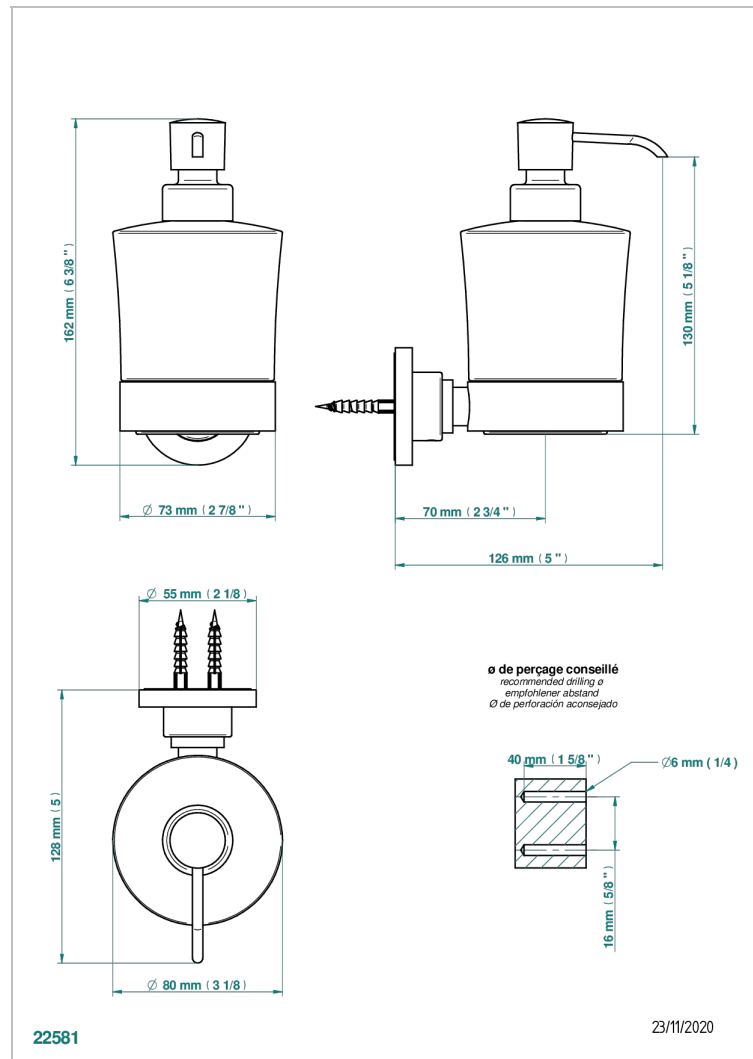

SPIRIT WITH LEVER

G58-613

Wall mounted liquid soap dispenser

CHARACTERISTIC

- Spirit with lever
- Wall mounted liquid soap dispenser

AVAILABLE FINITIONS

Antique nickel - H28
Black ceram - D30
Blush PVD - H62
Brass color PVD - H49
Brown bronze color PVD - F33
Gold color PVD - H52