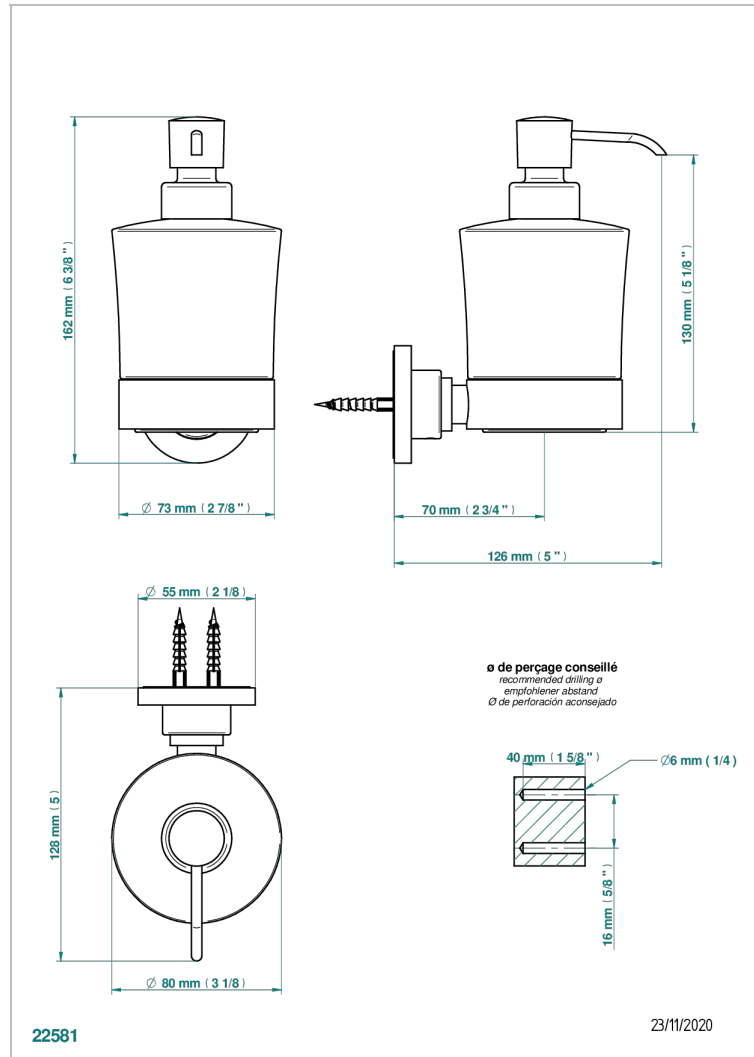

SPIRIT WITH LEVER

G58-613

壁挂式皂液器

THG[®]
PARIS

特色

- Spirit with lever
- 壁挂式皂液器

可选饰面

Black ceram - D30
Blush PVD - H62
Graphite PVD - H64
Matt Umber PVD - H67
Matt blush PVD - H60
Matt graphite PVD - H65