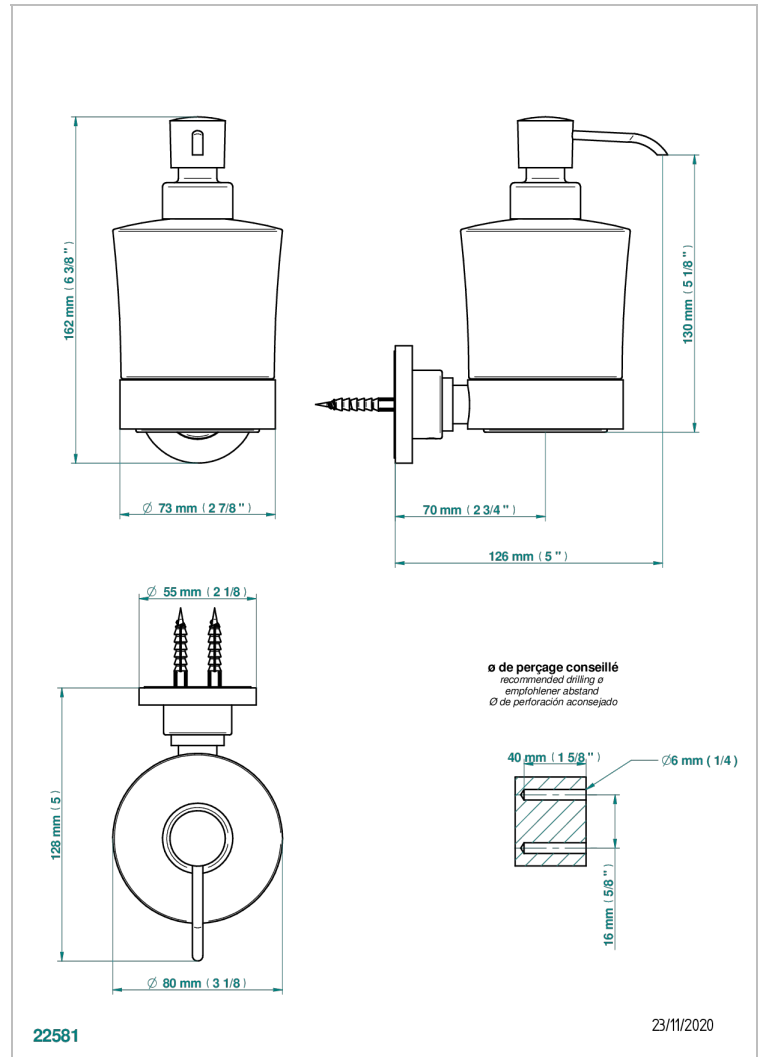

COLLECTION "O"

G4P-613

Wall mounted liquid soap dispenser

THG[®]
PARIS

CHARACTERISTIC

- Collection "O"
- Wall mounted liquid soap dispenser

AVAILABLE FINITIONS

Antique nickel - H28
Black ceram - D30
Blush PVD - H62
Brass color PVD - H49
Brown bronze color PVD - F33
Gold color PVD - H52