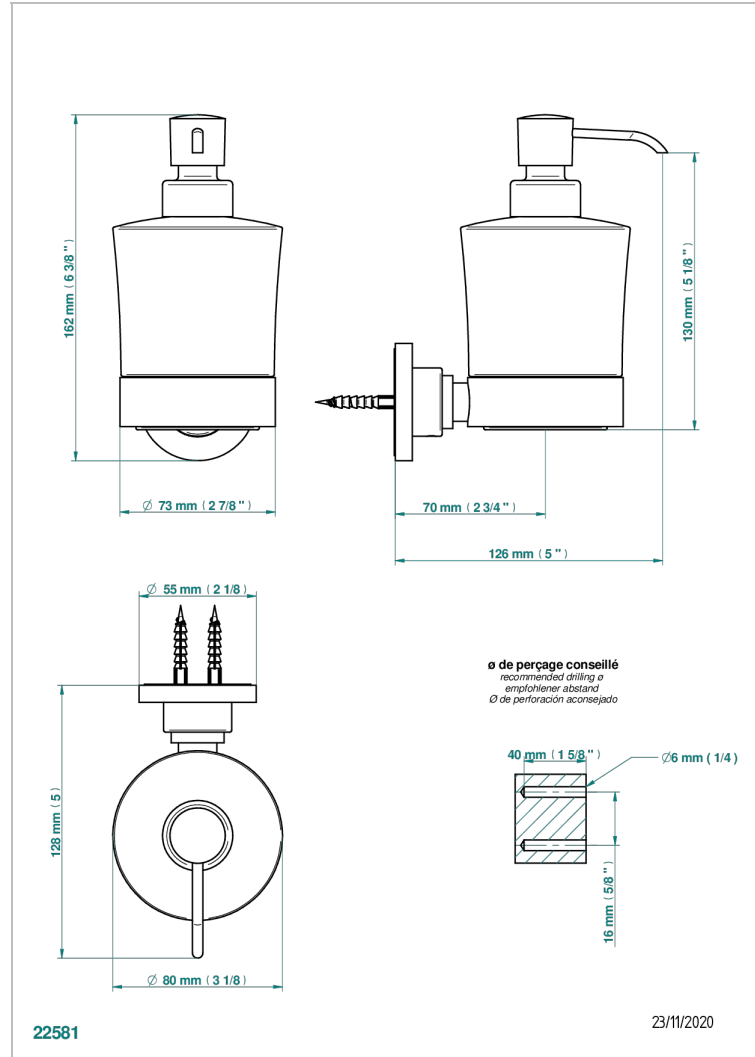

# MONTAIGNE VENUS WHITE MARBLE WITH LEVER HANDLES

G3W-613

wall liquid soap dispenser

## CHARACTERISTIC

- Montaigne Vénus white marble with lever handles
- wall liquid soap dispenser