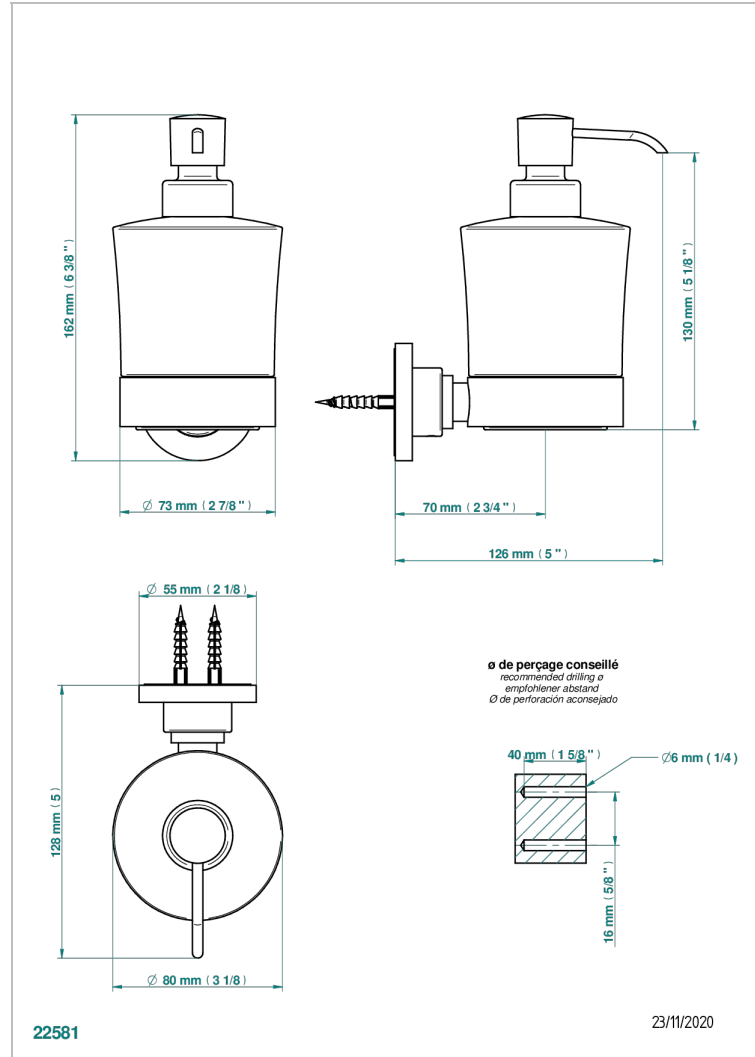

MONTAIGNE VENUS WHITE MARBLE WITH LEVER HANDLES

G3W-613

Wall mounted liquid soap dispenser

CHARACTERISTIC

- Montaigne Venus white marble with lever handles
- Wall mounted liquid soap dispenser

AVAILABLE FINITIONS