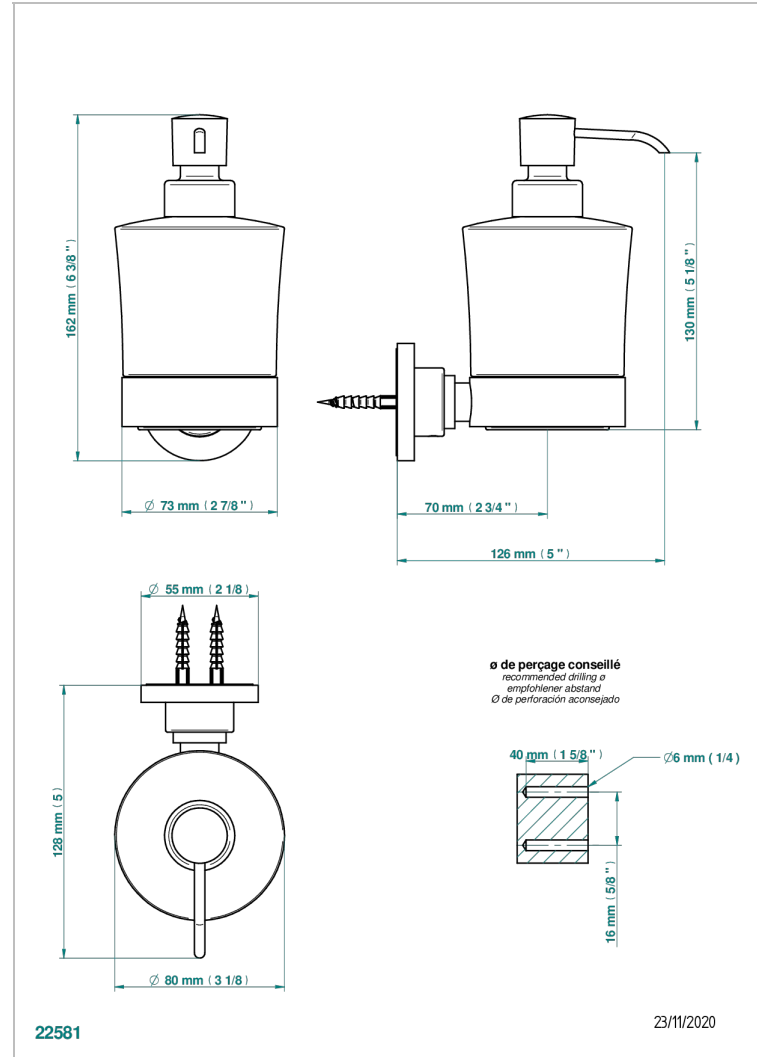

MONTAIGNE VENUS WHITE MARBLE WITH LEVER HANDLES

G3W-613

Wall mounted liquid soap dispenser

CHARACTERISTIC

- Montaigne Venus white marble with lever handles
- Wall mounted liquid soap dispenser

AVAILABLE FINITIONS