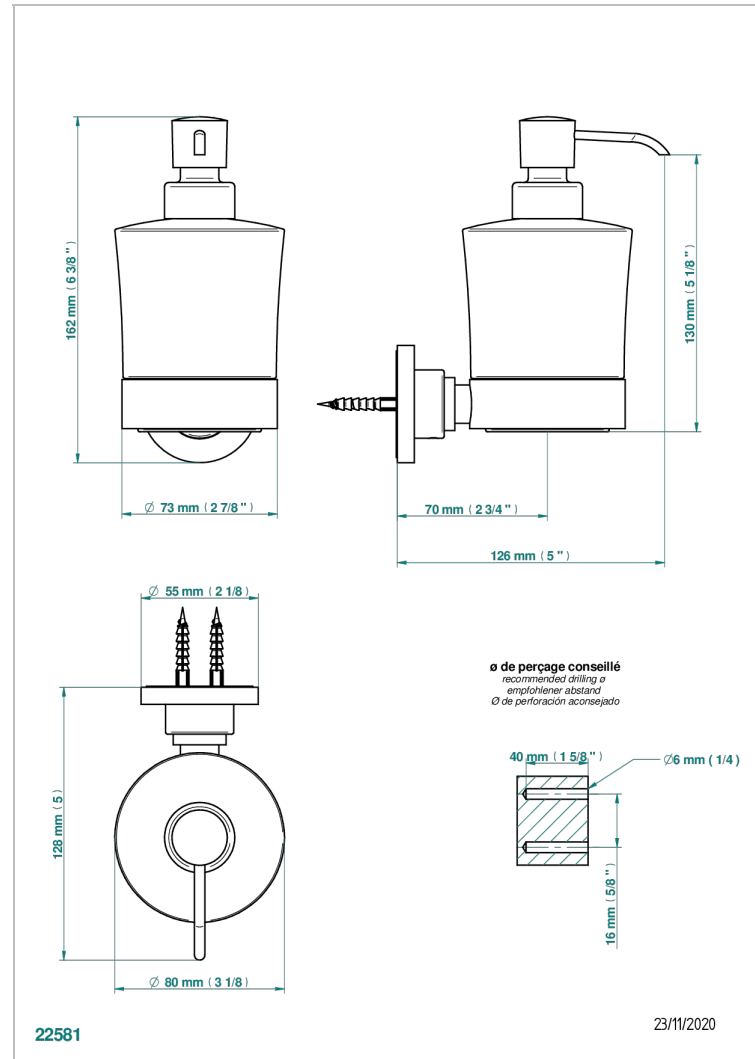

MONTAIGNE VENUS WHITE MARBLE WITH LEVER HANDLES

G3W-613

Wall mounted liquid soap dispenser

CHARACTERISTIC

- Montaigne Venus white marble with lever handles
- Wall mounted liquid soap dispenser

AVAILABLE FINITIONS