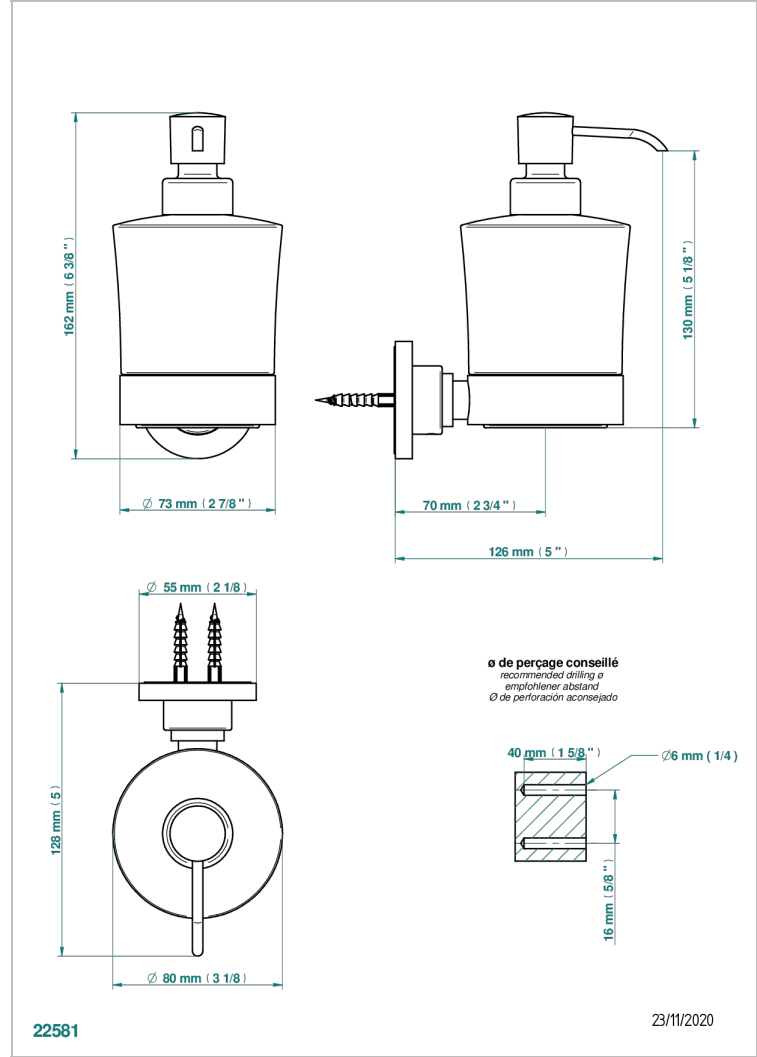

# MONTAIGNE VENUS WHITE MARBLE WITH LEVER HANDLES

G3W-613

壁挂式皂液器

## 特色

- Montaigne Venus white marble with lever handles
- 壁挂式皂液器