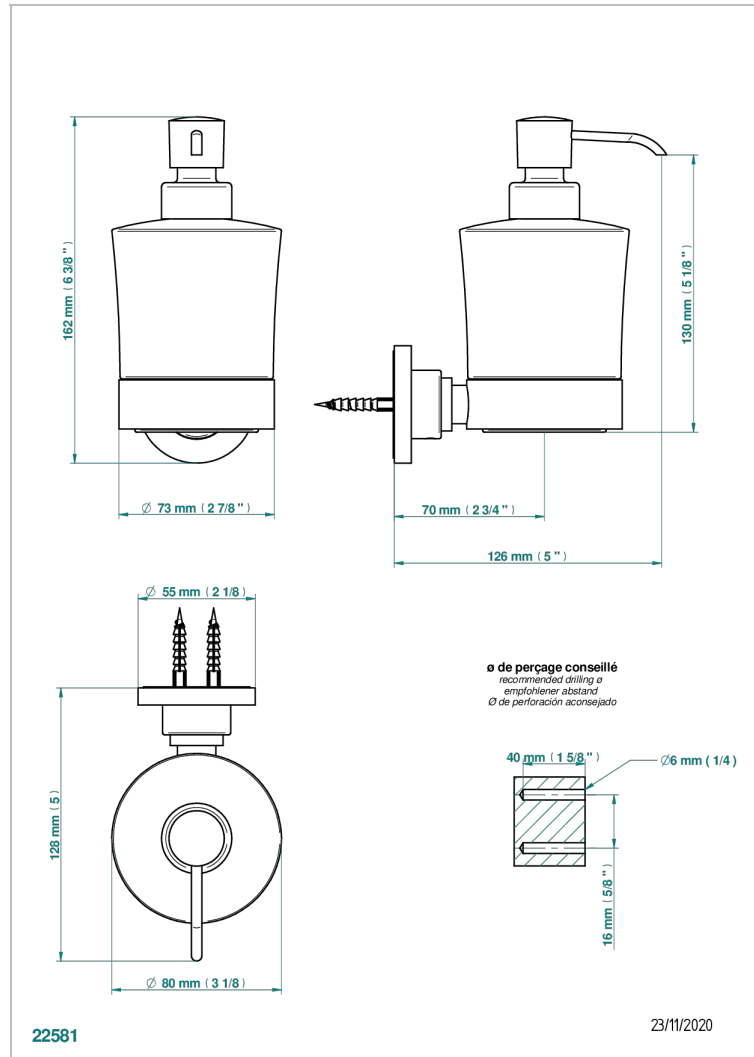

MONTAIGNE VENUS WHITE MARBLE

G3V-613

wall liquid soap dispenser

CHARACTERISTIC

- Montaigne Vénus white marble
- wall liquid soap dispenser

AVAILABLE FINITIONS

Black ceram - D30
Blush PVD - H62
Brass color PVD - H49
Brown bronze color PVD - F33
Chrome polished - A02
Chrome polished / gold polished - G02