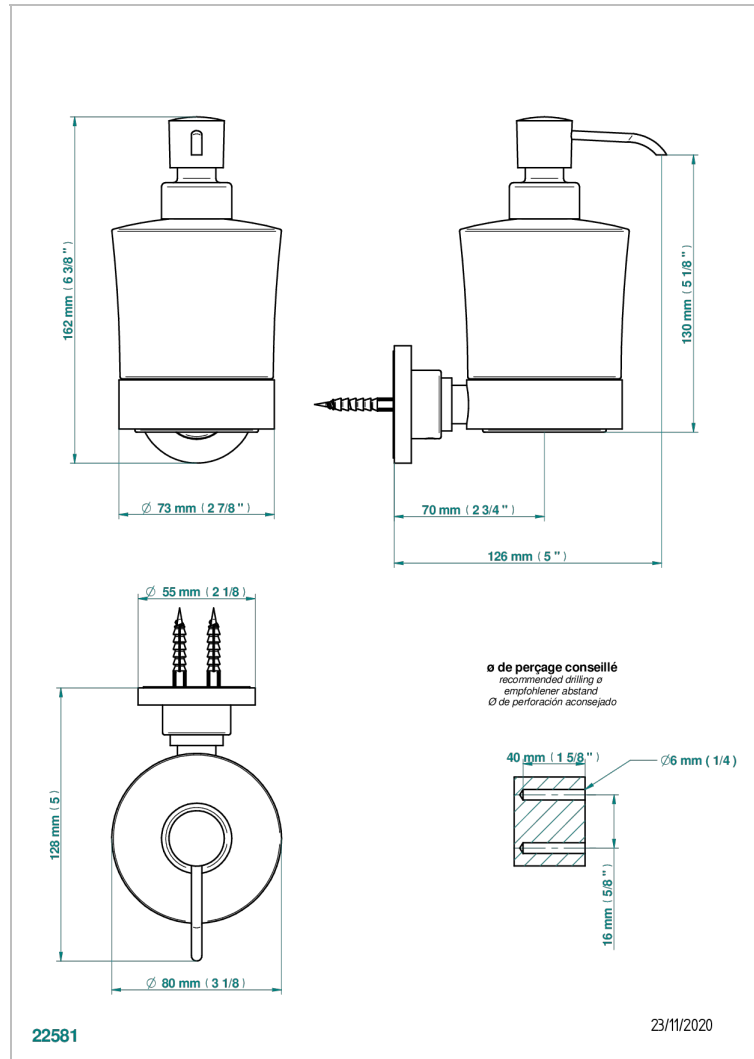

MONTAIGNE VENUS WHITE MARBLE

G3V-613

Wall mounted liquid soap dispenser

CHARACTERISTIC

- Montaigne Venus white marble
- Wall mounted liquid soap dispenser

AVAILABLE FINITIONS

Antique nickel - H28
Black ceram - D30
Blush PVD - H62
Brass color PVD - H49
Brown bronze color PVD - F33
Gold color PVD - H52