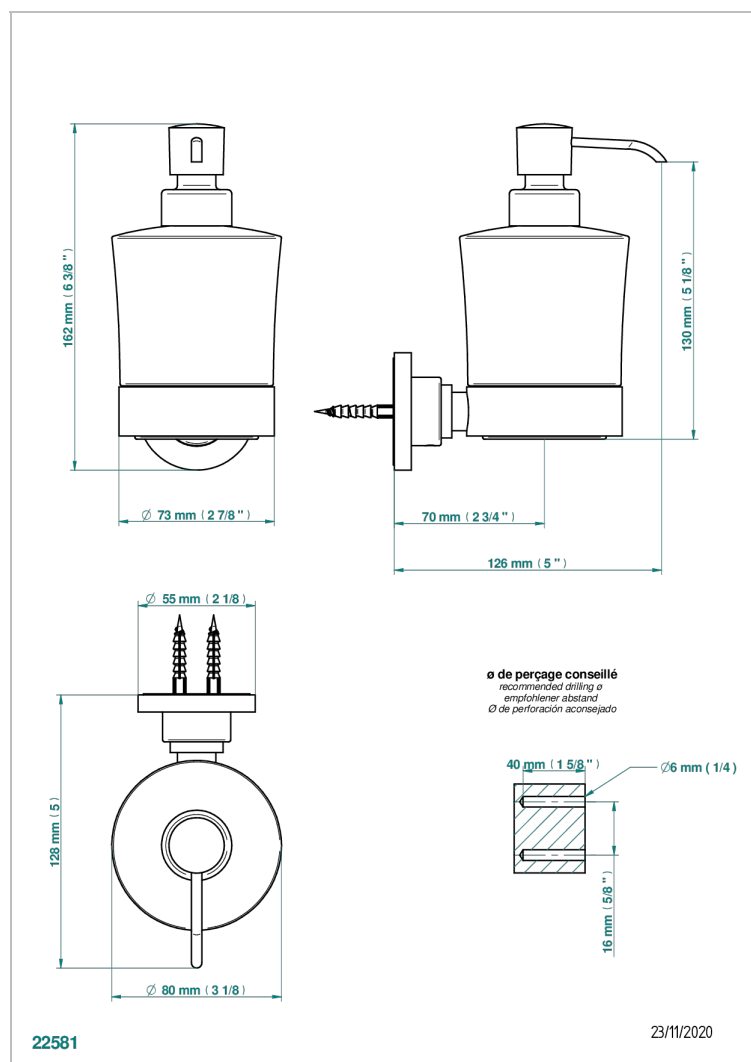

# MONTAIGNE VENUS WHITE MARBLE

G3V-613

Wall mounted liquid soap dispenser

## CHARACTERISTIC

- Montaigne Venus white marble
- Wall mounted liquid soap dispenser