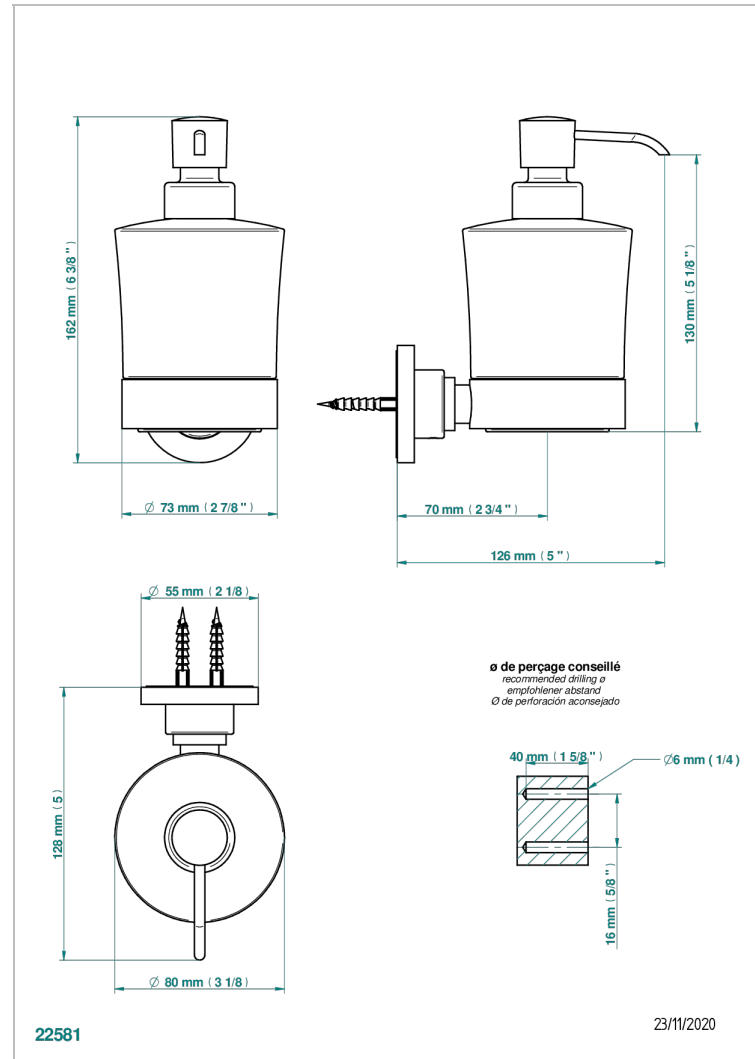

## CHARACTERISTIC

- Montaigne Leonardo Grey marble with lever handles
- wall liquid soap dispenser