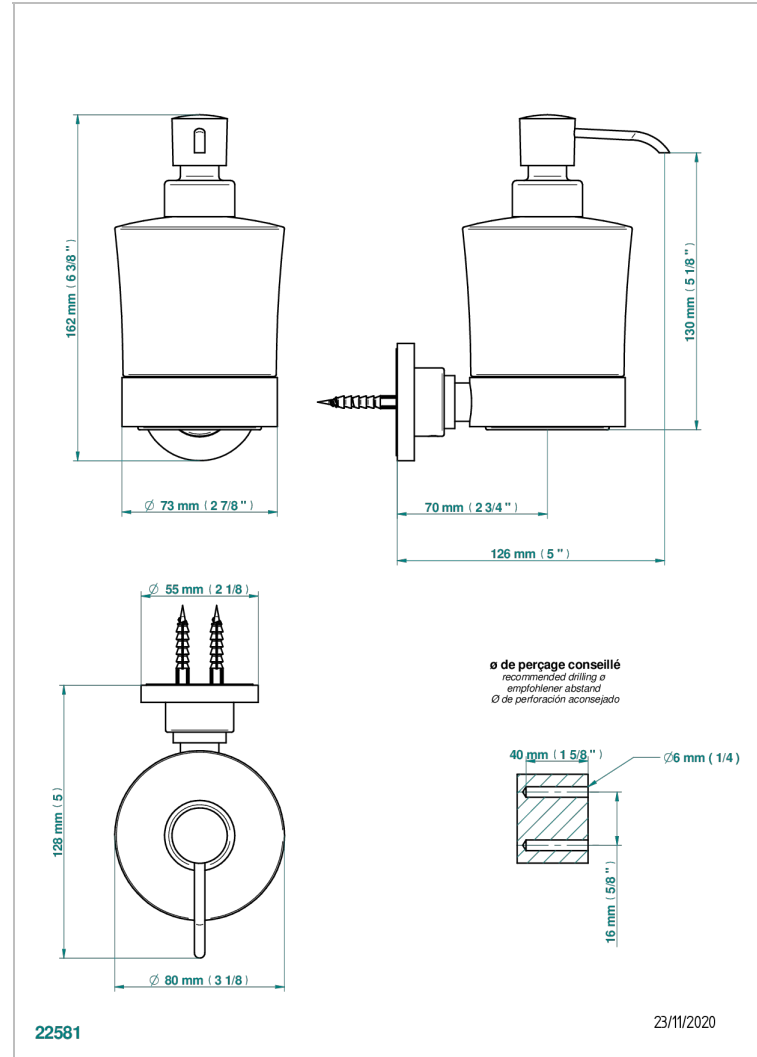

## CHARACTERISTIC

- Montaigne Leonardo Grey marble with lever handles
- Wall mounted liquid soap dispenser