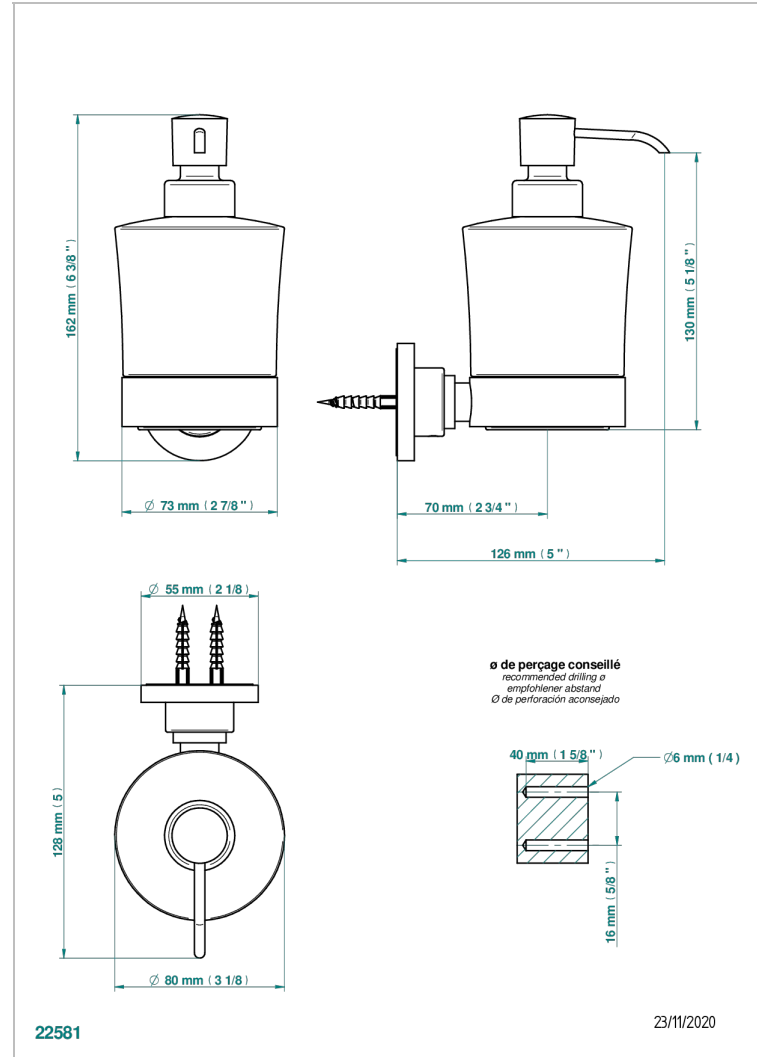

MONTAIGNE LEONARDO GREY MARBLE WITH LEVER HANDLES

G3U-613

Wall mounted liquid soap dispenser

CHARACTERISTIC

- Montaigne Leonardo Grey marble with lever handles
- Wall mounted liquid soap dispenser

AVAILABLE FINITIONS