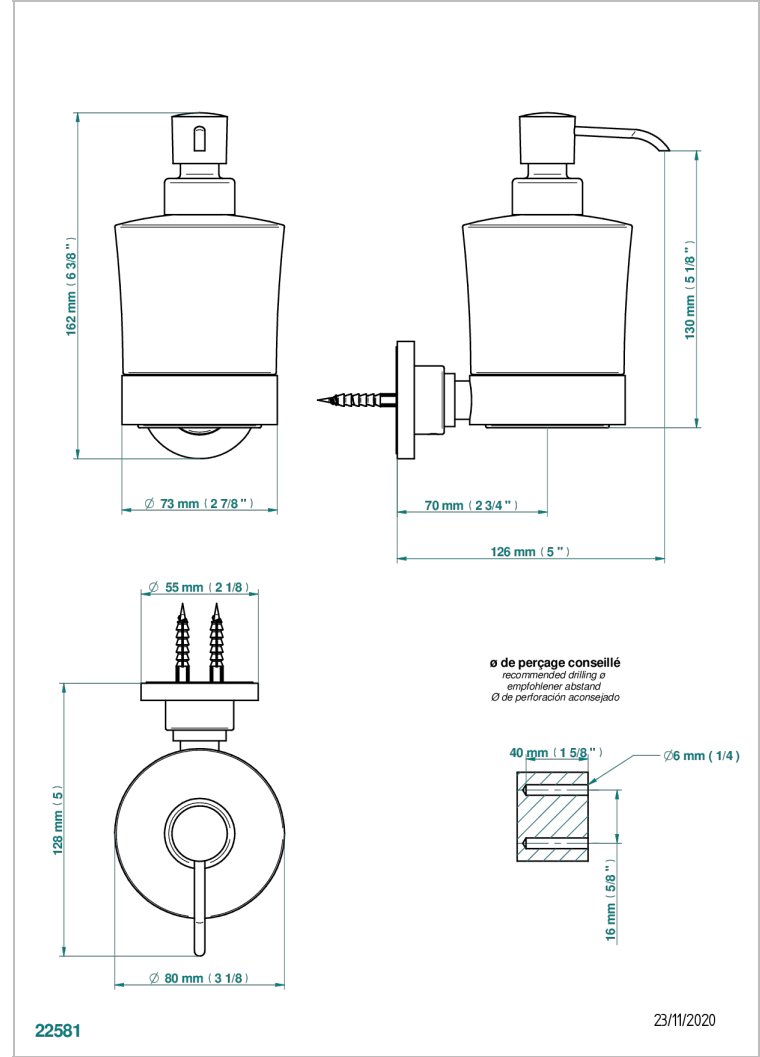

MONTAIGNE LEONARDO GREY MARBLE WITH LEVER HANDLES

THG[®]
PARIS

G3U-613

壁挂式皂液器

特色

- Montaigne Leonardo Grey marble with lever handles
- 壁挂式皂液器

可选饰面

Black ceram - D30
Blush PVD - H62
Graphite PVD - H64
Matt Umber PVD - H67
Matt blush PVD - H60
Matt graphite PVD - H65