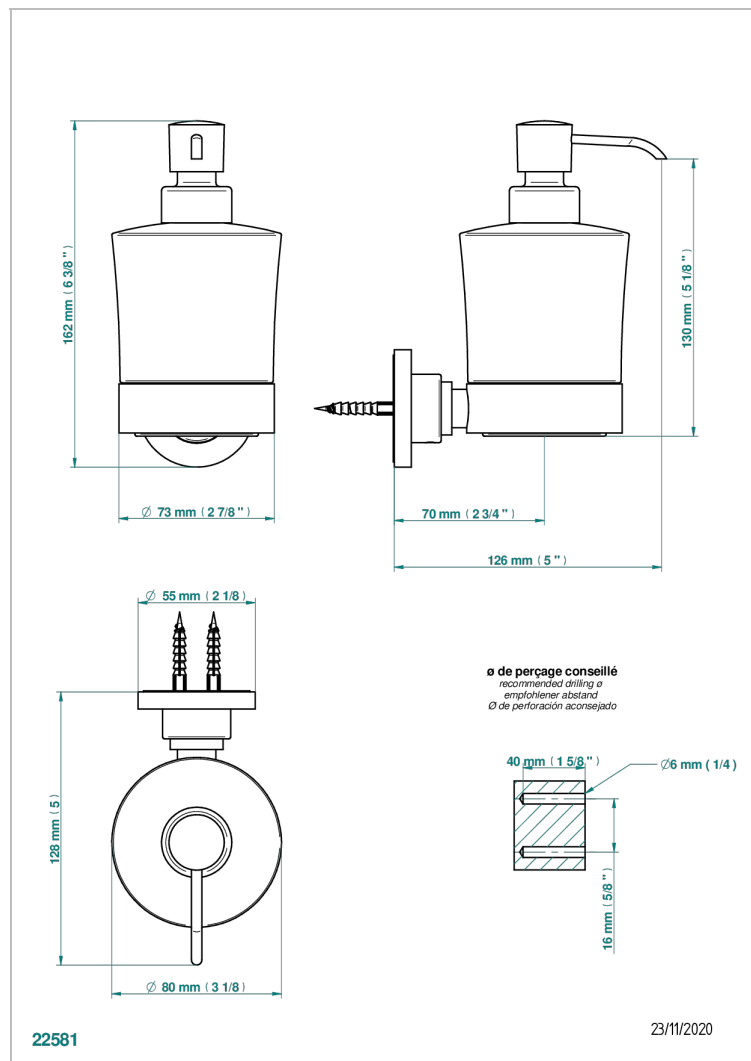

MONTAIGNE LEONARDO GREY MARBLE

G3T-613

wall liquid soap dispenser

CHARACTERISTIC

- Montaigne Leonardo Grey marble
- wall liquid soap dispenser

AVAILABLE FINITIONS

Black ceram - D30
Blush PVD - H62
Brass color PVD - H49
Brown bronze color PVD - F33
Chrome polished - A02
Chrome polished / gold polished - G02