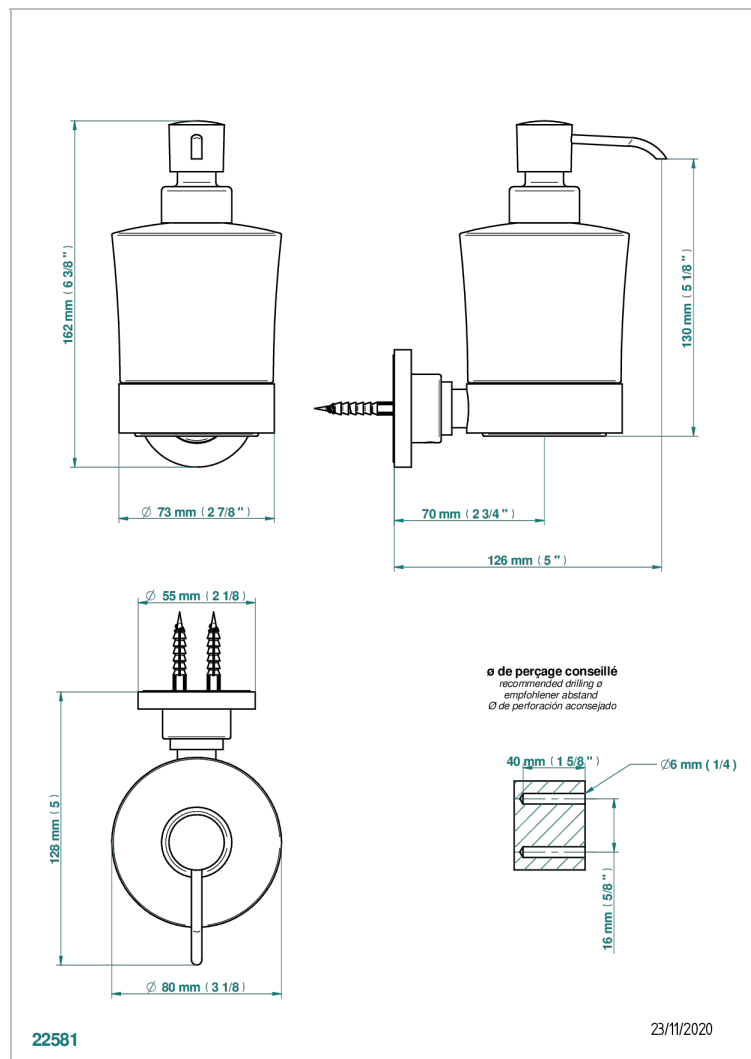

MONTAIGNE LEONARDO GREY MARBLE

G3T-613

Wall mounted liquid soap dispenser

CHARACTERISTIC

- Montaigne Leonardo Grey marble
- Wall mounted liquid soap dispenser

AVAILABLE FINITIONS

Antique nickel - H28
Black ceram - D30
Blush PVD - H62
Brass color PVD - H49
Brown bronze color PVD - F33
Gold color PVD - H52