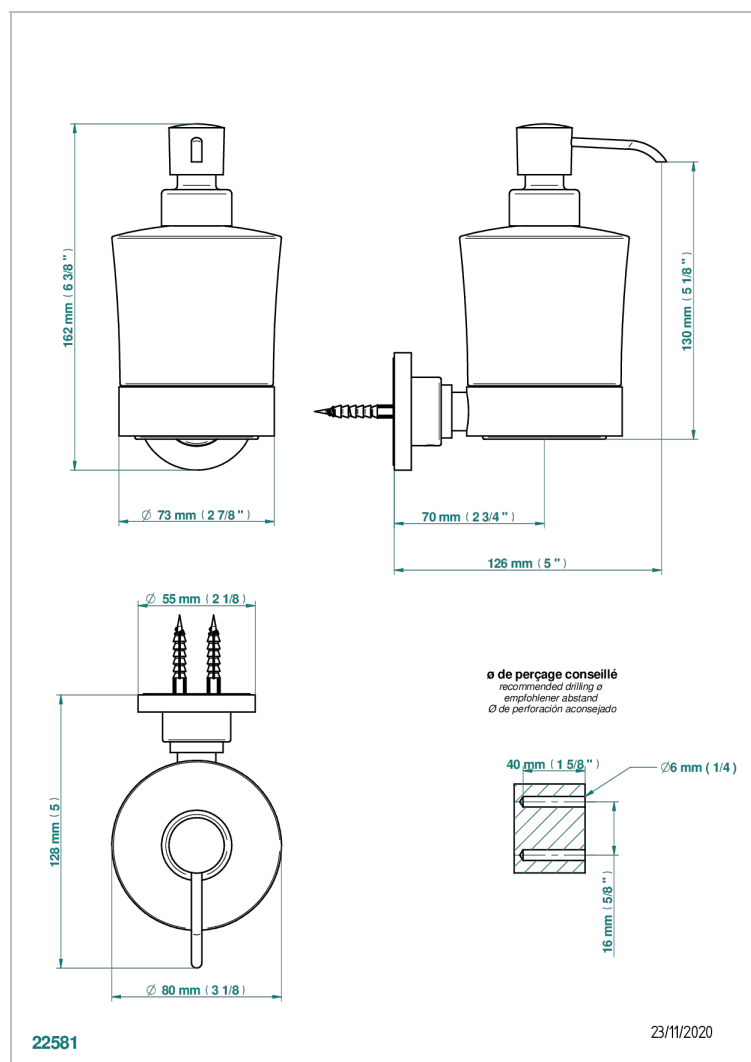

MONTAIGNE LEONARDO GREY MARBLE

G3T-613

Wall mounted liquid soap dispenser

CHARACTERISTIC

- Montaigne Leonardo Grey marble
- Wall mounted liquid soap dispenser

AVAILABLE FINITIONS

Antique nickel - H28
Black ceram - D30
Blush PVD - H62
Brass color PVD - H49
Brown bronze color PVD - F33
Gold color PVD - H52