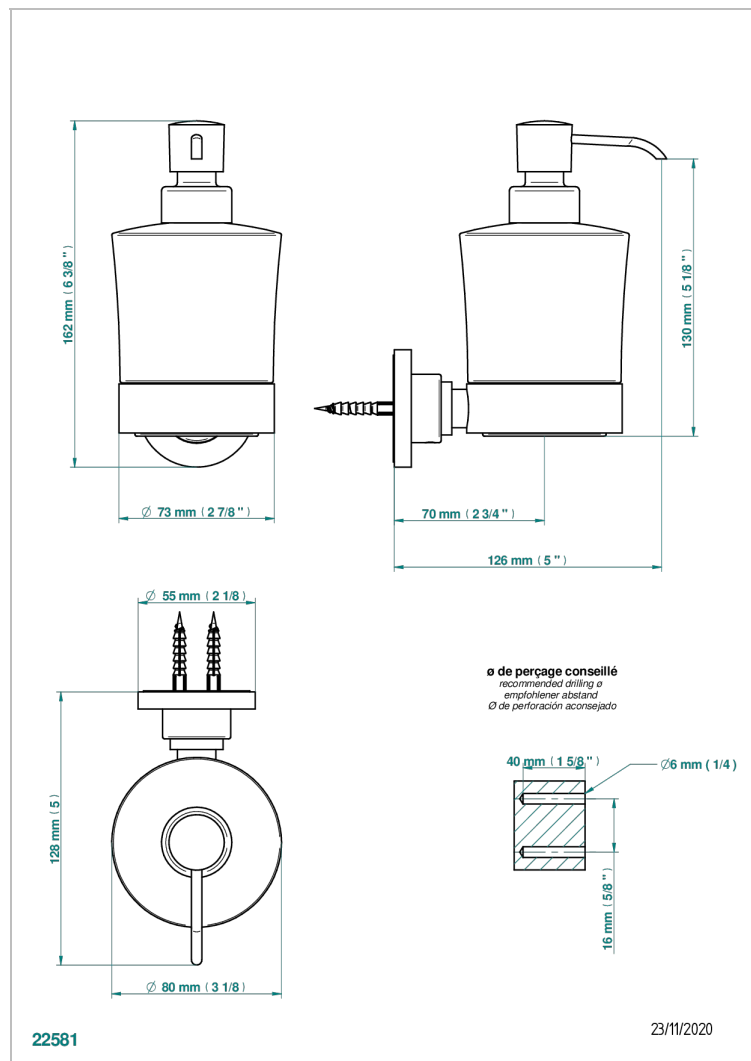

MONTAIGNE LEONARDO GREY MARBLE

G3T-613

Wall mounted liquid soap dispenser

CHARACTERISTIC

- Montaigne Leonardo Grey marble
- Wall mounted liquid soap dispenser

AVAILABLE FINITIONS

Antique nickel - H28
Black ceram - D30
Blush PVD - H62
Brass color PVD - H49
Brown bronze color PVD - F33
Gold color PVD - H52