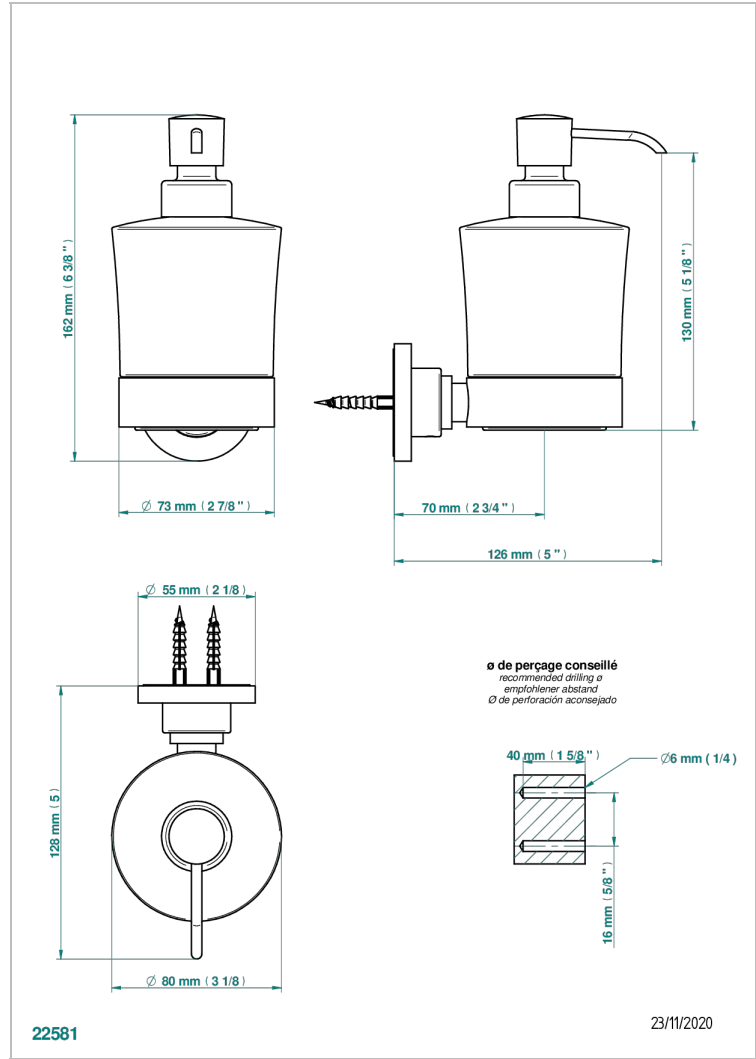

MONTAIGNE LEONARDO GREY MARBLE

G3T-613

壁挂式皂液器

特色

- Montaigne Leonardo Grey marble
- 壁挂式皂液器

可选饰面

Black ceram - D30
Blush PVD - H62
Graphite PVD - H64
Matt Umber PVD - H67
Matt blush PVD - H60
Matt graphite PVD - H65