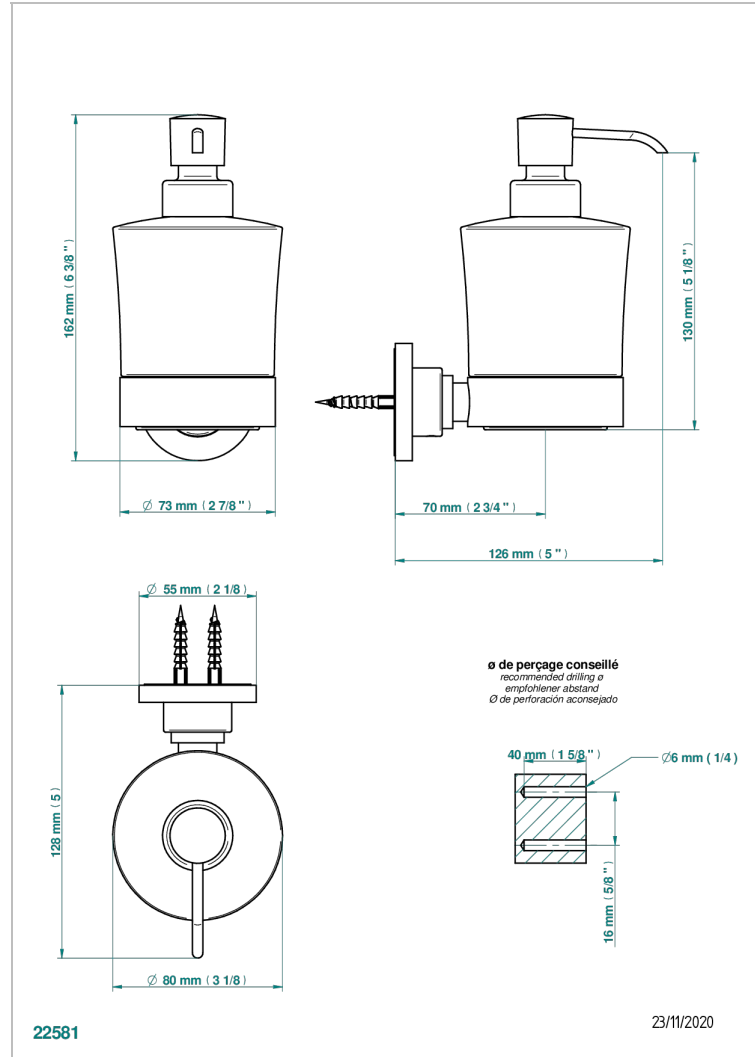

MONTAIGNE GRAND ANTIQUE MARBLE WITH LEVER HANDLES

G3S-613

wall liquid soap dispenser

CHARACTERISTIC

- Montaigne Grand Antique marble with lever handles
- wall liquid soap dispenser

AVAILABLE FINITIONS

Black ceram - D30
Blush PVD - H62
Brass color PVD - H49
Brown bronze color PVD - F33
Chrome polished - A02
Chrome polished / gold polished - G02

Copper antique matt, coated - H07
Gold color PVD - H52
Gold mat - F07
Gold polished - F01
Graphite PVD - H64
Light coated bronze - D01

Matt Umber PVD - H67
Matt blush PVD - H60
Matt brass color PVD - H50
Matt brown bronze color PVD - F34
Matt chrome (American satin) - C02
Matt gold color PVD - H53

Matt graphite PVD - H65
Matt nickel (American satin) - C01
Matt nickel color PVD - H56
Nickel antique / Sovereign - H28
Nickel color PVD - H55
Nickel polished - B01

Soft gold - F30
Soft matt gold - F31
Umber PVD - H66