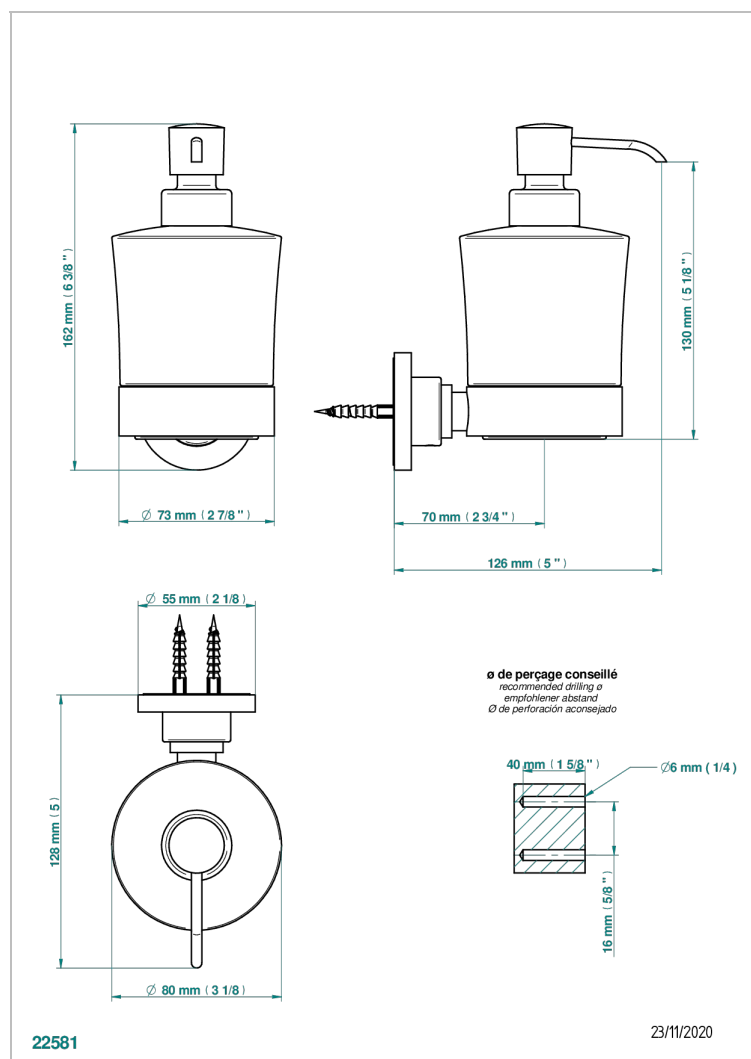

MONTAIGNE GRAND ANTIQUE MARBLE WITH LEVER

G3S-613

Wall mounted liquid soap dispenser

CHARACTERISTIC

- Montaigne Grand Antique marble with lever
- Wall mounted liquid soap dispenser

AVAILABLE FINITIONS

Antique nickel - H28
Black ceram - D30
Blush PVD - H62
Brass color PVD - H49
Brown bronze color PVD - F33
Gold color PVD - H52