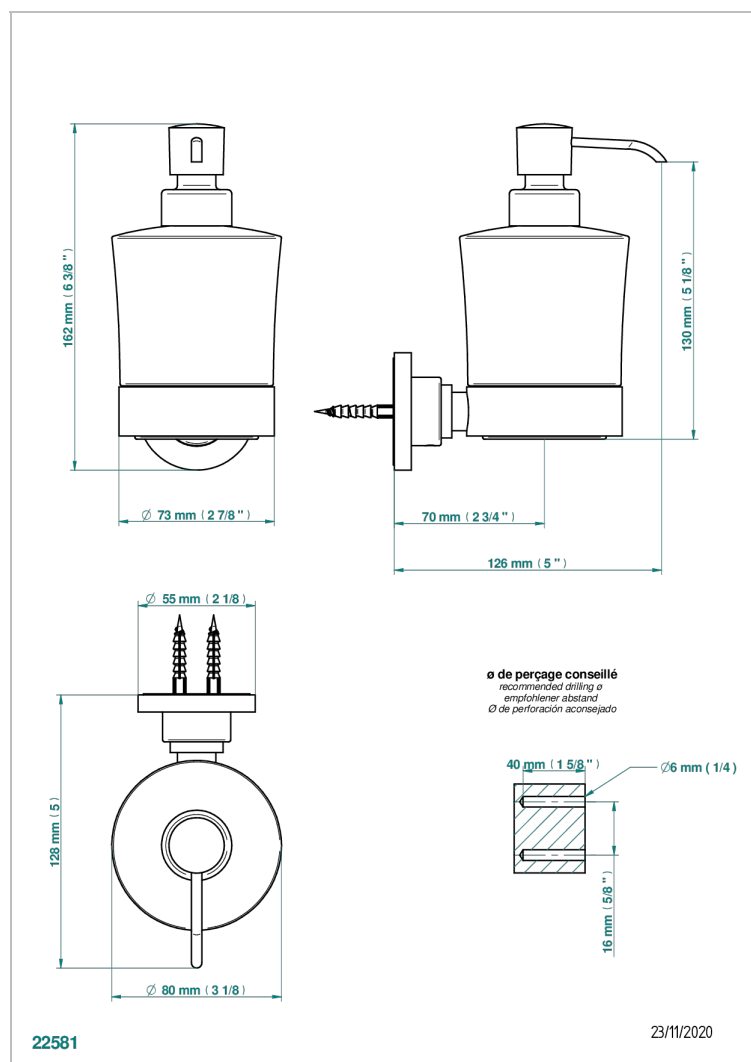

MONTAIGNE GRAND ANTIQUE MARBLE WITH LEVER

G3S-613

Wall mounted liquid soap dispenser

CHARACTERISTIC

- Montaigne Grand Antique marble with lever
- Wall mounted liquid soap dispenser

AVAILABLE FINITIONS

Antique nickel - H28
Black ceram - D30
Blush PVD - H62
Brass color PVD - H49
Brown bronze color PVD - F33
Gold color PVD - H52