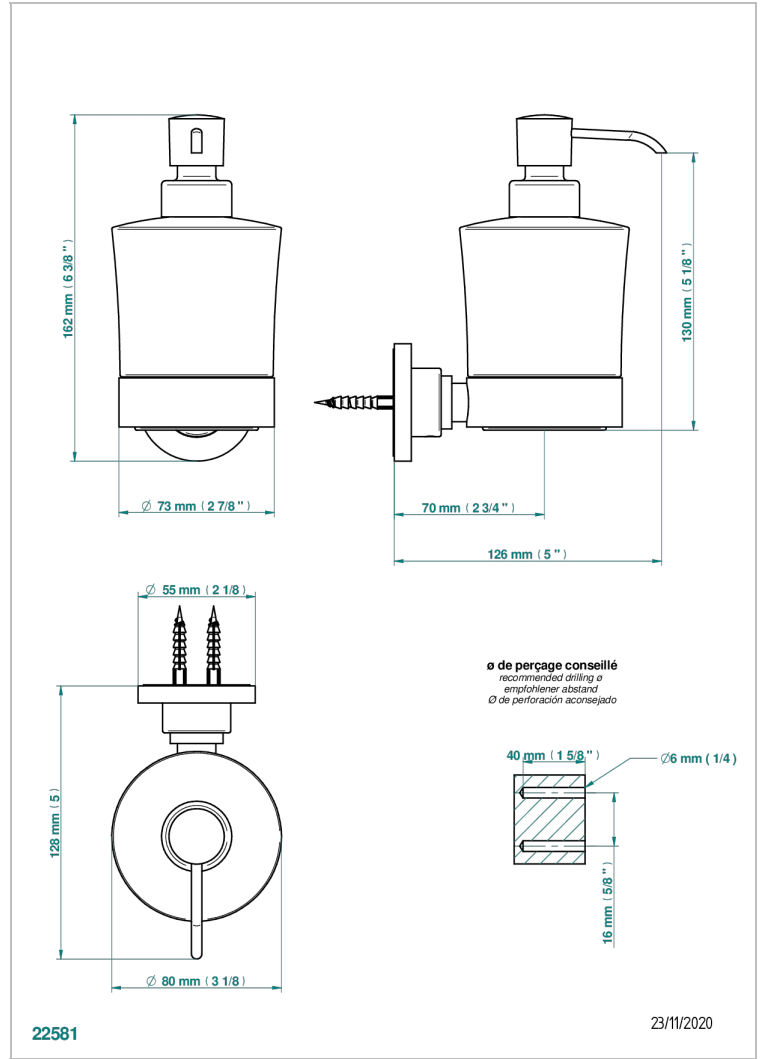

# MONTAIGNE GRAND ANTIQUE MARBLE WITH LEVER

G3S-613

壁挂式皂液器